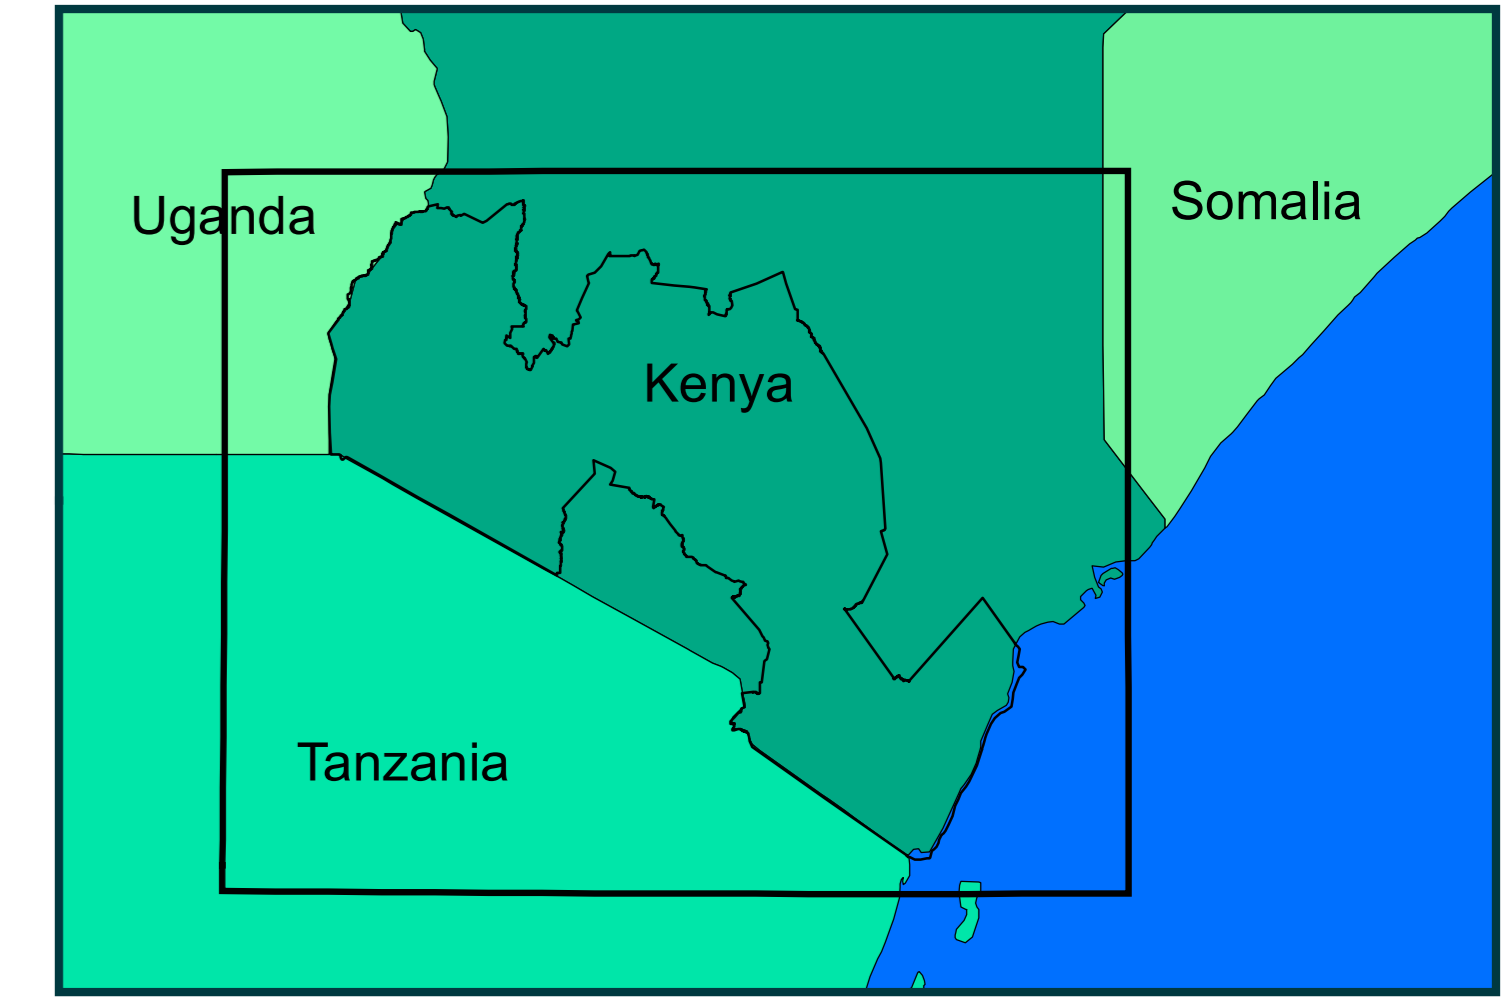

Copernicus4GEOGLAM - End-Of-Season Crop Mask - long rains season 2023 - Kenya

Legend

- Crops
- Other landuse

This map shows the end-of-season Crop Mask for the 2023 long rains season in Kenya using a time-series of Sentinel-2 images between February 2023 and August 2023. The map is produced by TerraSphere and CLS under contract with Copernicus Global Land Service and the European Commission Joint Research Centre, in support to national and sub-national level agricultural monitoring systems in partner countries of the GEOGLAM initiative.

Projection: UTM 37 S
 Spheroid: WGS 84
 Datum: WGS 84
 Satellite data: Sentinel-2A&B
 Resolution: 10m
 Background: OpenStreetMap
 Data source: © ESA
 Created on: 06-10-2023
 Producer: TerraSphere (info@terrasphere.nl)