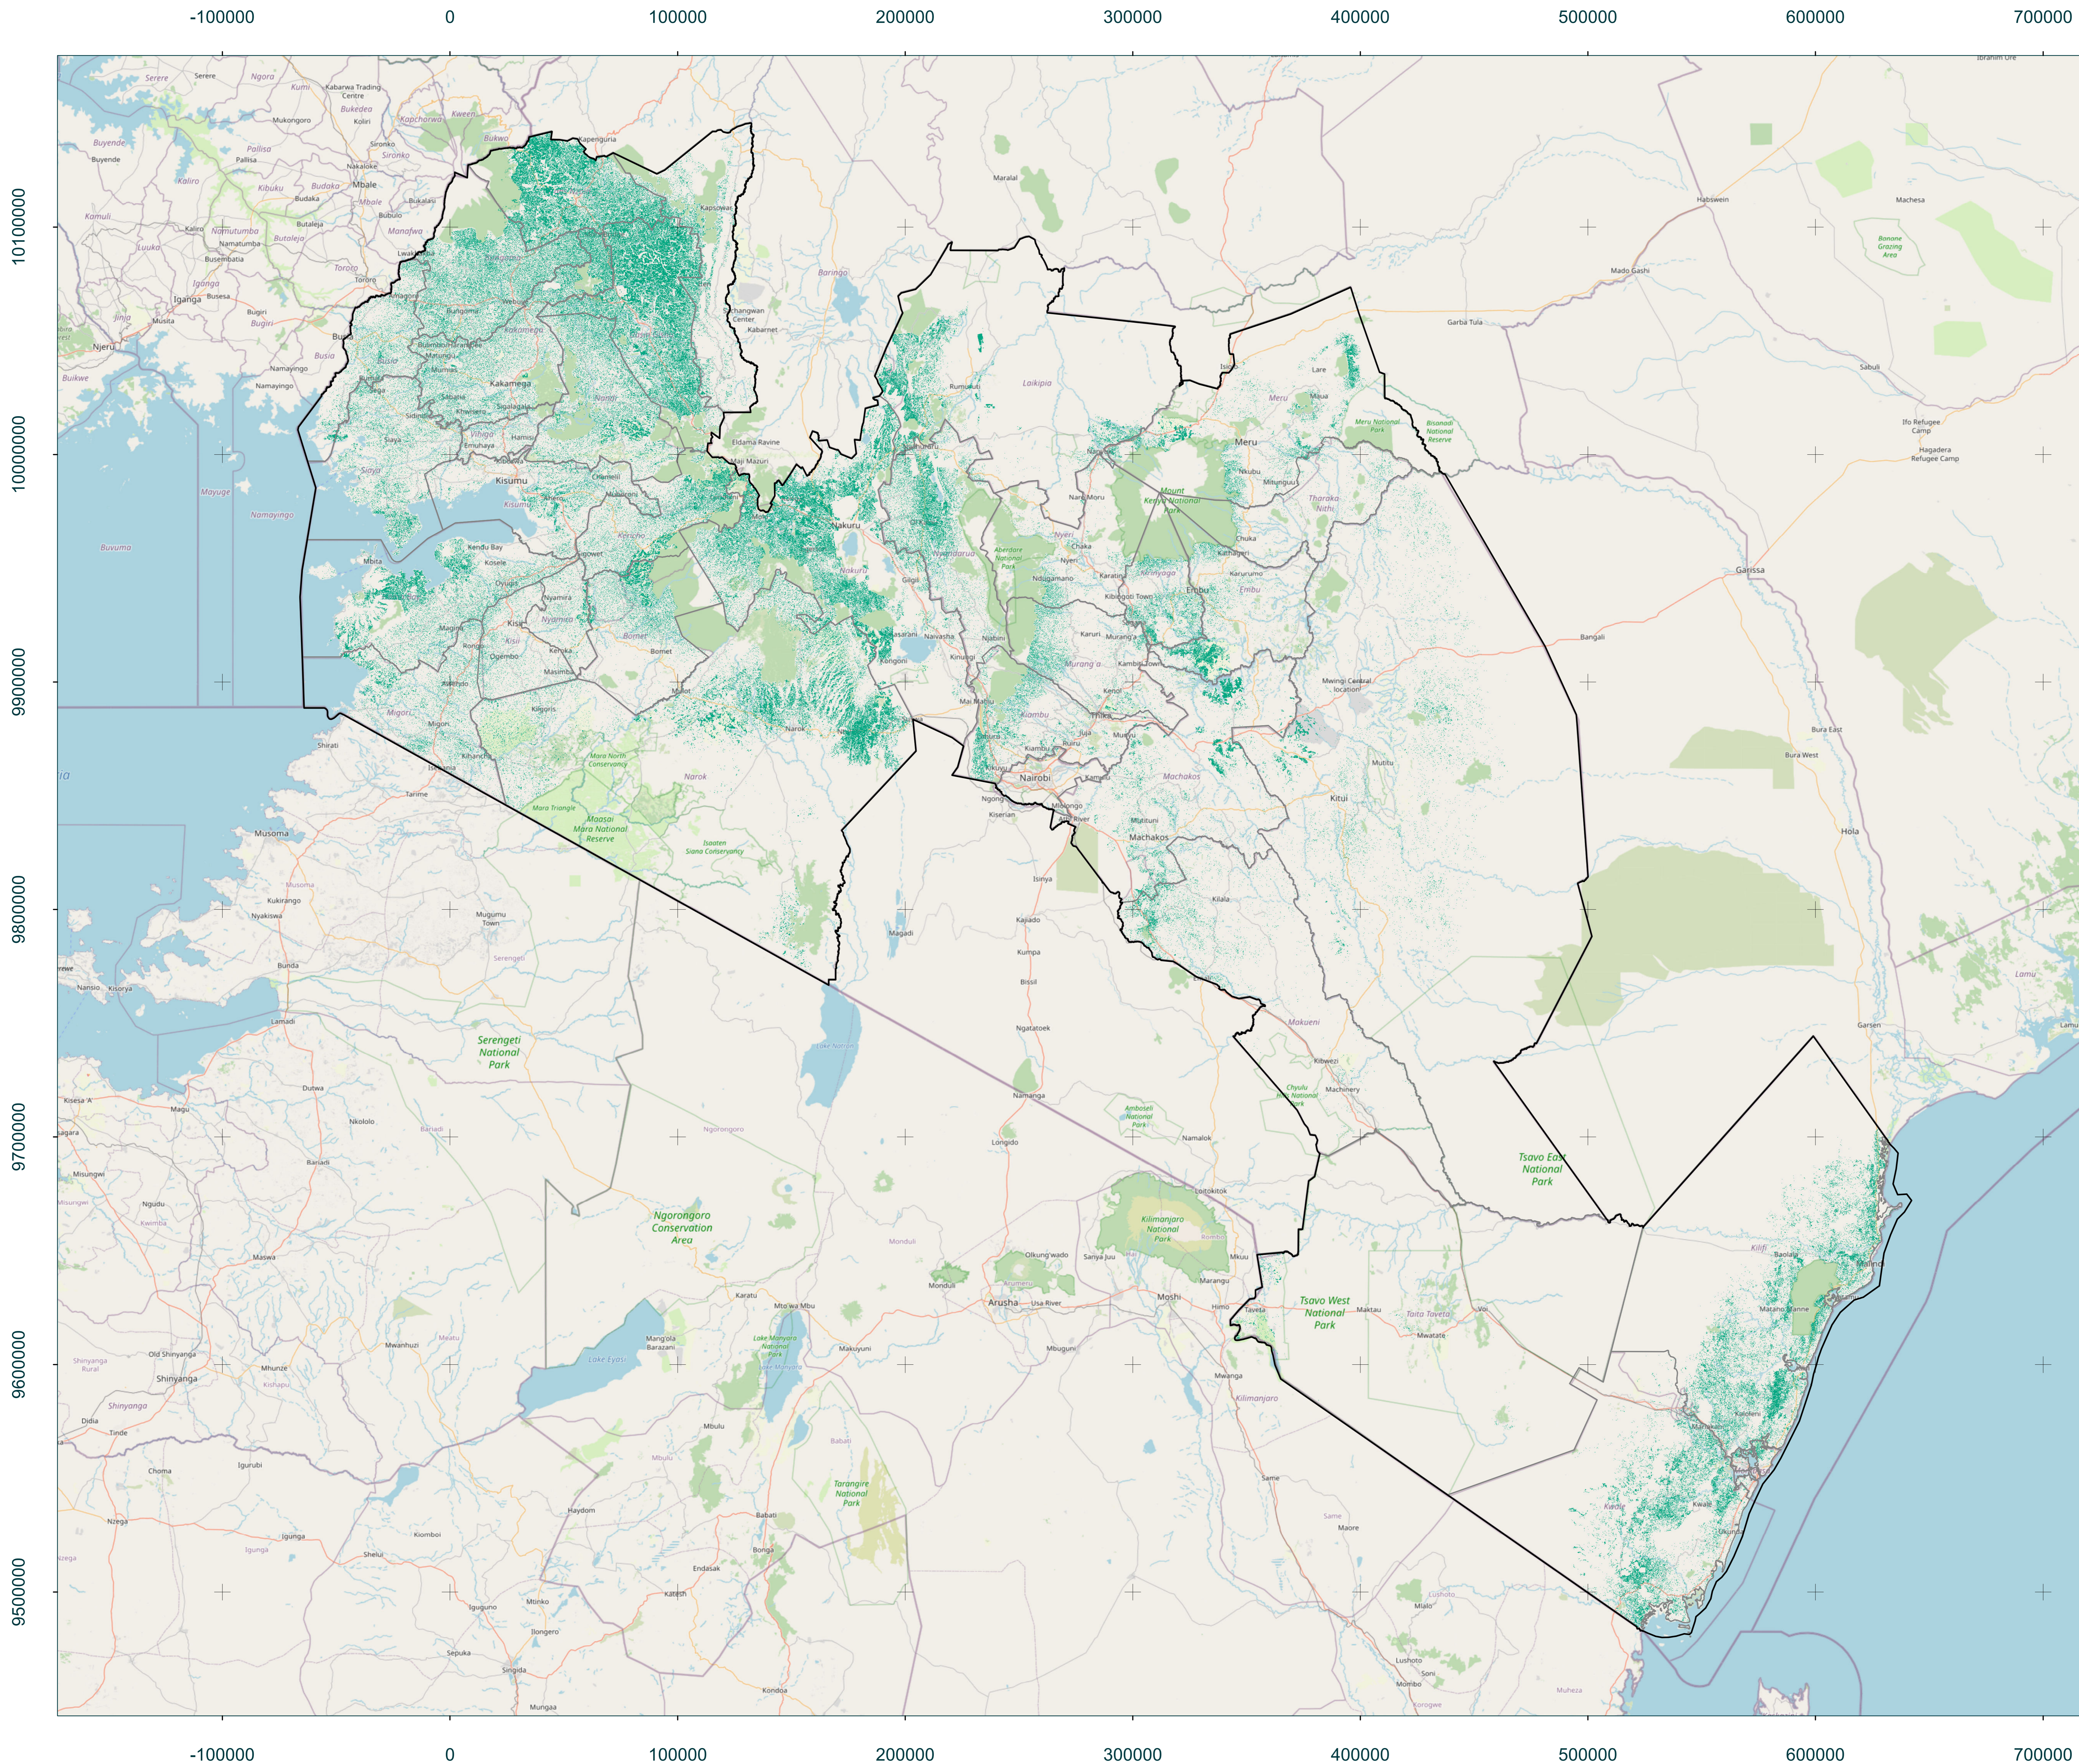

Copernicus4GEOGLAM - End-Of-Season Crop Mask - long rains season 2023 - Kenya

Legend

- Crops
- Other landuse

This map shows the end-of-season Crop Mask for the 2023 long rains season in Kenya using a time-series of Sentinel-2 images between February 2023 and August 2023. The map is produced by TerraSphere and CLS under contract with Copernicus Global Land Service and the European Commission Joint Research Centre, in support to national and sub-national level agricultural monitoring systems in partner countries of the GEOGLAM initiative.

Projection: UTM 37 S
 Spheroid: WGS 84
 Datum: WGS 84
 Satellite data: Sentinel-2A&B
 Resolution: 10m
 Background: OpenStreetMap
 Data source: © ESA
 Created on: 06-10-2023
 Producer: TerraSphere (info@terrasphere.nl)