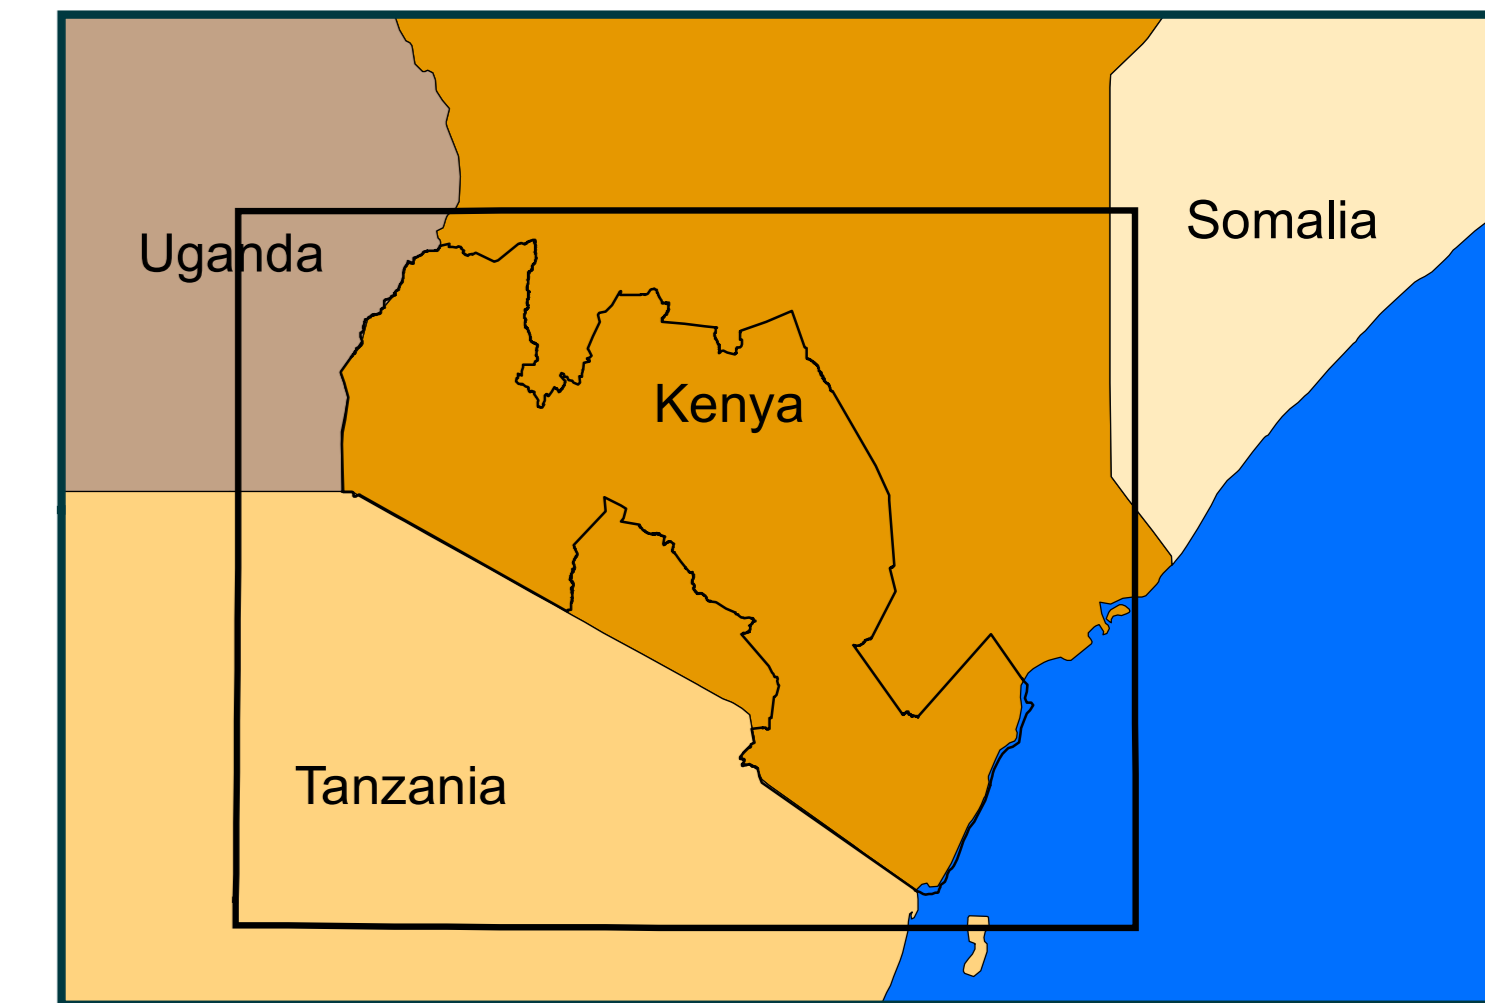

# Copernicus4GEOGLAM - End-Of-Season Crop Type Map - long rains season 2023 - Kenya

**Legend**

- Maize
- Beans
- Sorghum
- Green grams
- Other crops
- Wheat
- Sugarcane
- Tea
- Peas

This map shows the end-of-season Crop Type map for the 2023 long rains season in Kenya, using a time-series of Sentinel-2 images between February 2023 and August 2023. The map is produced by TerraSphere and CLS under contract with Copernicus Global Land Service and the European Commission Joint Research Centre, in support to national and sub-national level agricultural monitoring systems in partner countries of the GEOGLAM initiative.

Projection: UTM 37 S  
 Spheroid: WGS 84  
 Datum: WGS 84  
 Satellite data: Sentinel-2A&B  
 Resolution: 10m  
 Background: OpenStreetMap  
 Data source: © ESA  
 Created on: 06-10-2023  
 Producer: TerraSphere  
 (info@terrasphere.nl)