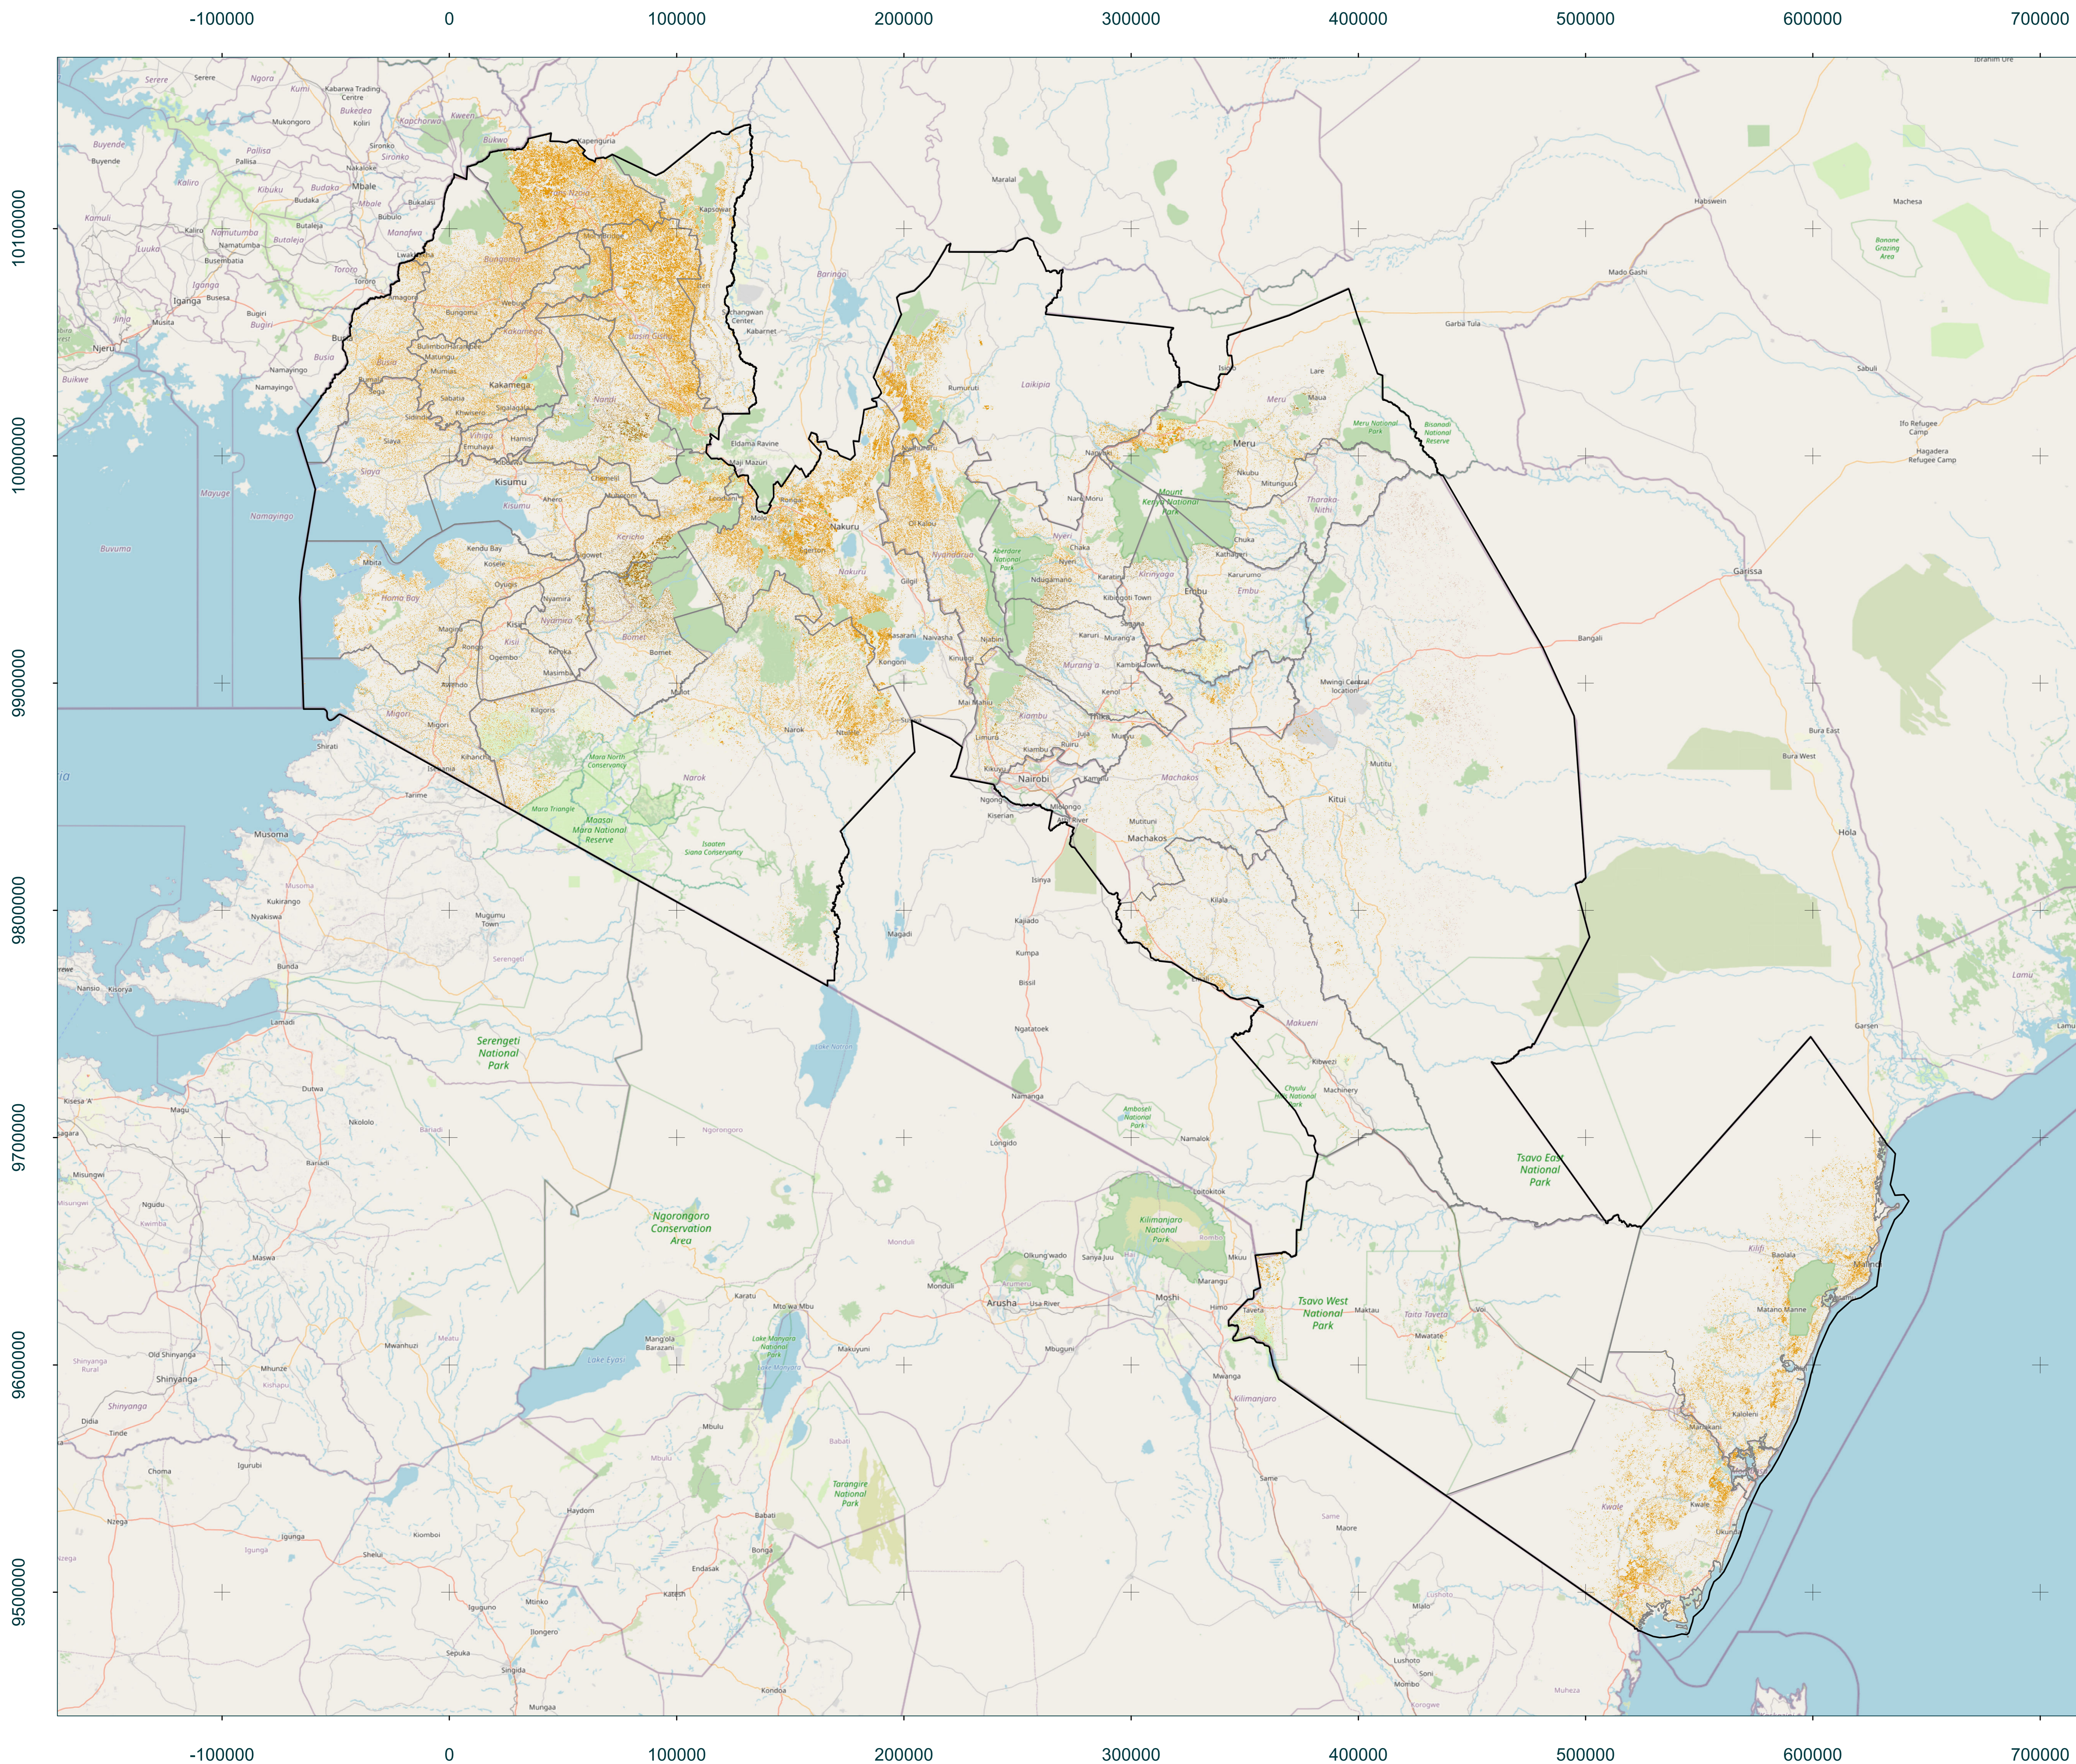

# Copernicus4GEOGLAM - End-Of-Season Crop Type Map - long rains season 2023 - Kenya

**Legend**

- Maize
- Beans
- Sorghum
- Green grams
- Other crops
- Wheat
- Sugarcane
- Tea
- Peas

This map shows the end-of-season Crop Type map for the 2023 long rains season in Kenya, using a time-series of Sentinel-2 images between February 2023 and August 2023. The map is produced by TerraSphere and CLS under contract with Copernicus Global Land Service and the European Commission Joint Research Centre, in support to national and sub-national level agricultural monitoring systems in partner countries of the GEOGLAM initiative.

Projection: UTM 37 S  
 Spheroid: WGS 84  
 Datum: WGS 84  
 Satellite data: Sentinel-2A&B  
 Resolution: 10m  
 Background: OpenStreetMap  
 Data source: © ESA  
 Created on: 06-10-2023  
 Producer: TerraSphere  
 (info@terrasphere.nl)