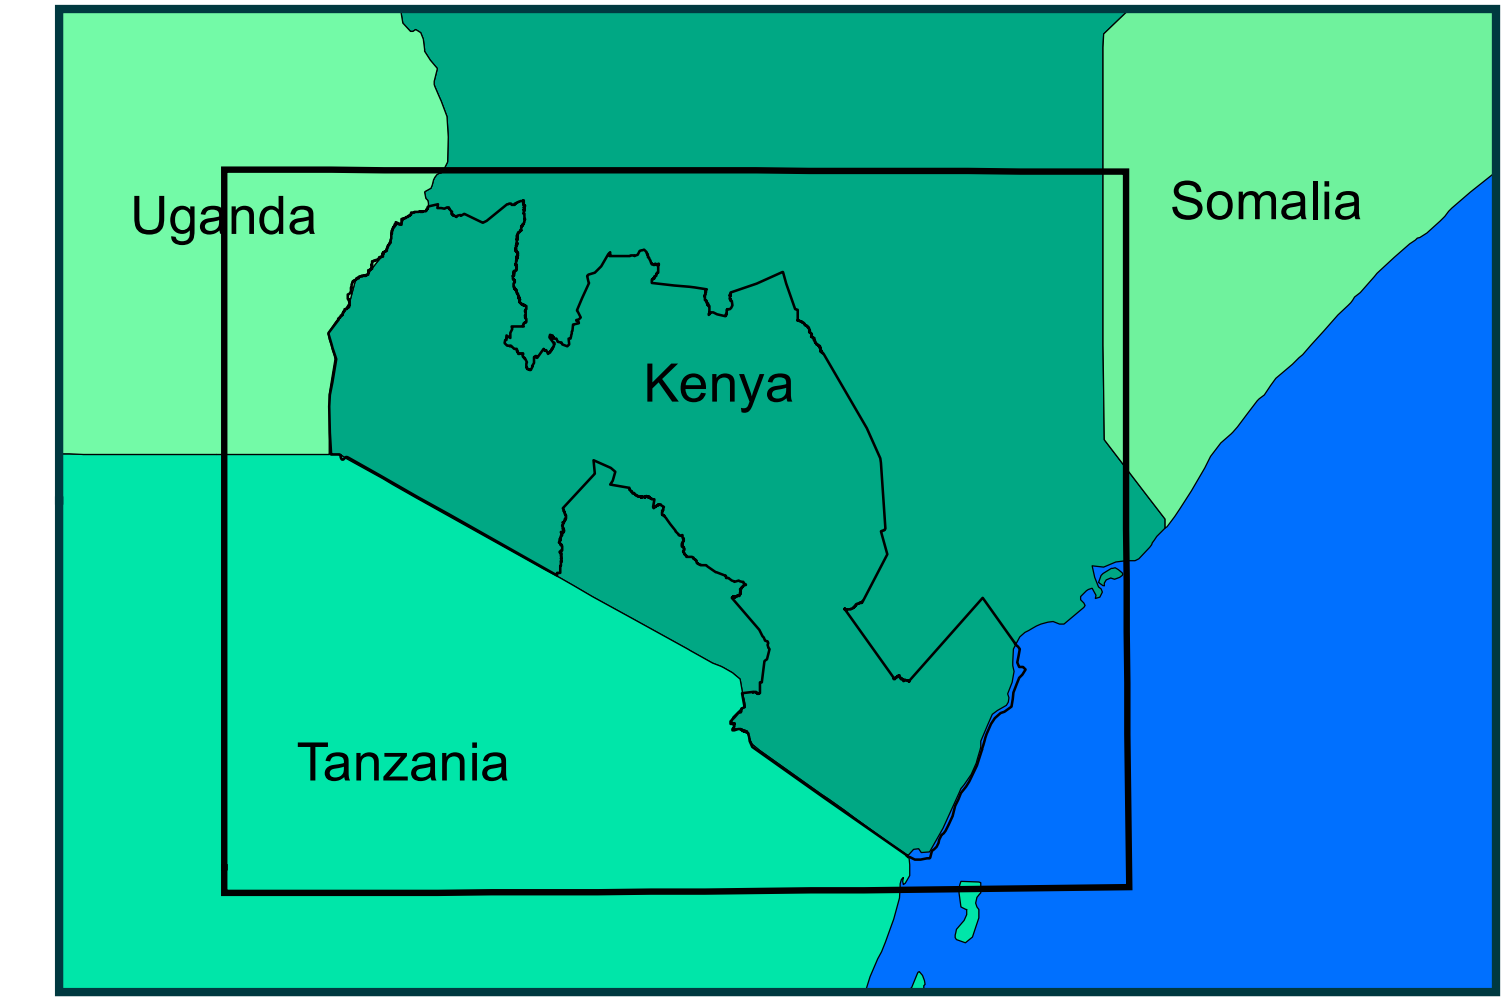

Copernicus4GEOGLAM - In-Season Crop Mask - short rains season 2022-2023 - Kenya

Legend

- Crops
- Other landuse

This map shows the in-season Crop Mask for the 2022-2023 short rains season in Kenya using a time-series of Sentinel-2 images between October 2022 and February 2023. The map is produced by TerraSphere and CLS under contract with Copernicus Global Land Service and the European Commission Joint Research Centre, in support to national and sub-national level agricultural monitoring systems in partner countries of the GEOGLAM initiative.

Projection: UTM 36 N
 Spheroid: WGS 84
 Datum: WGS 84
 Satellite data: Sentinel-2A&B
 Resolution: 10m
 Background: OpenStreetMap
 Data source: © ESA
 Created on: 15-04-2023
 Producer: TerraSphere
 (info@terrasphere.nl)