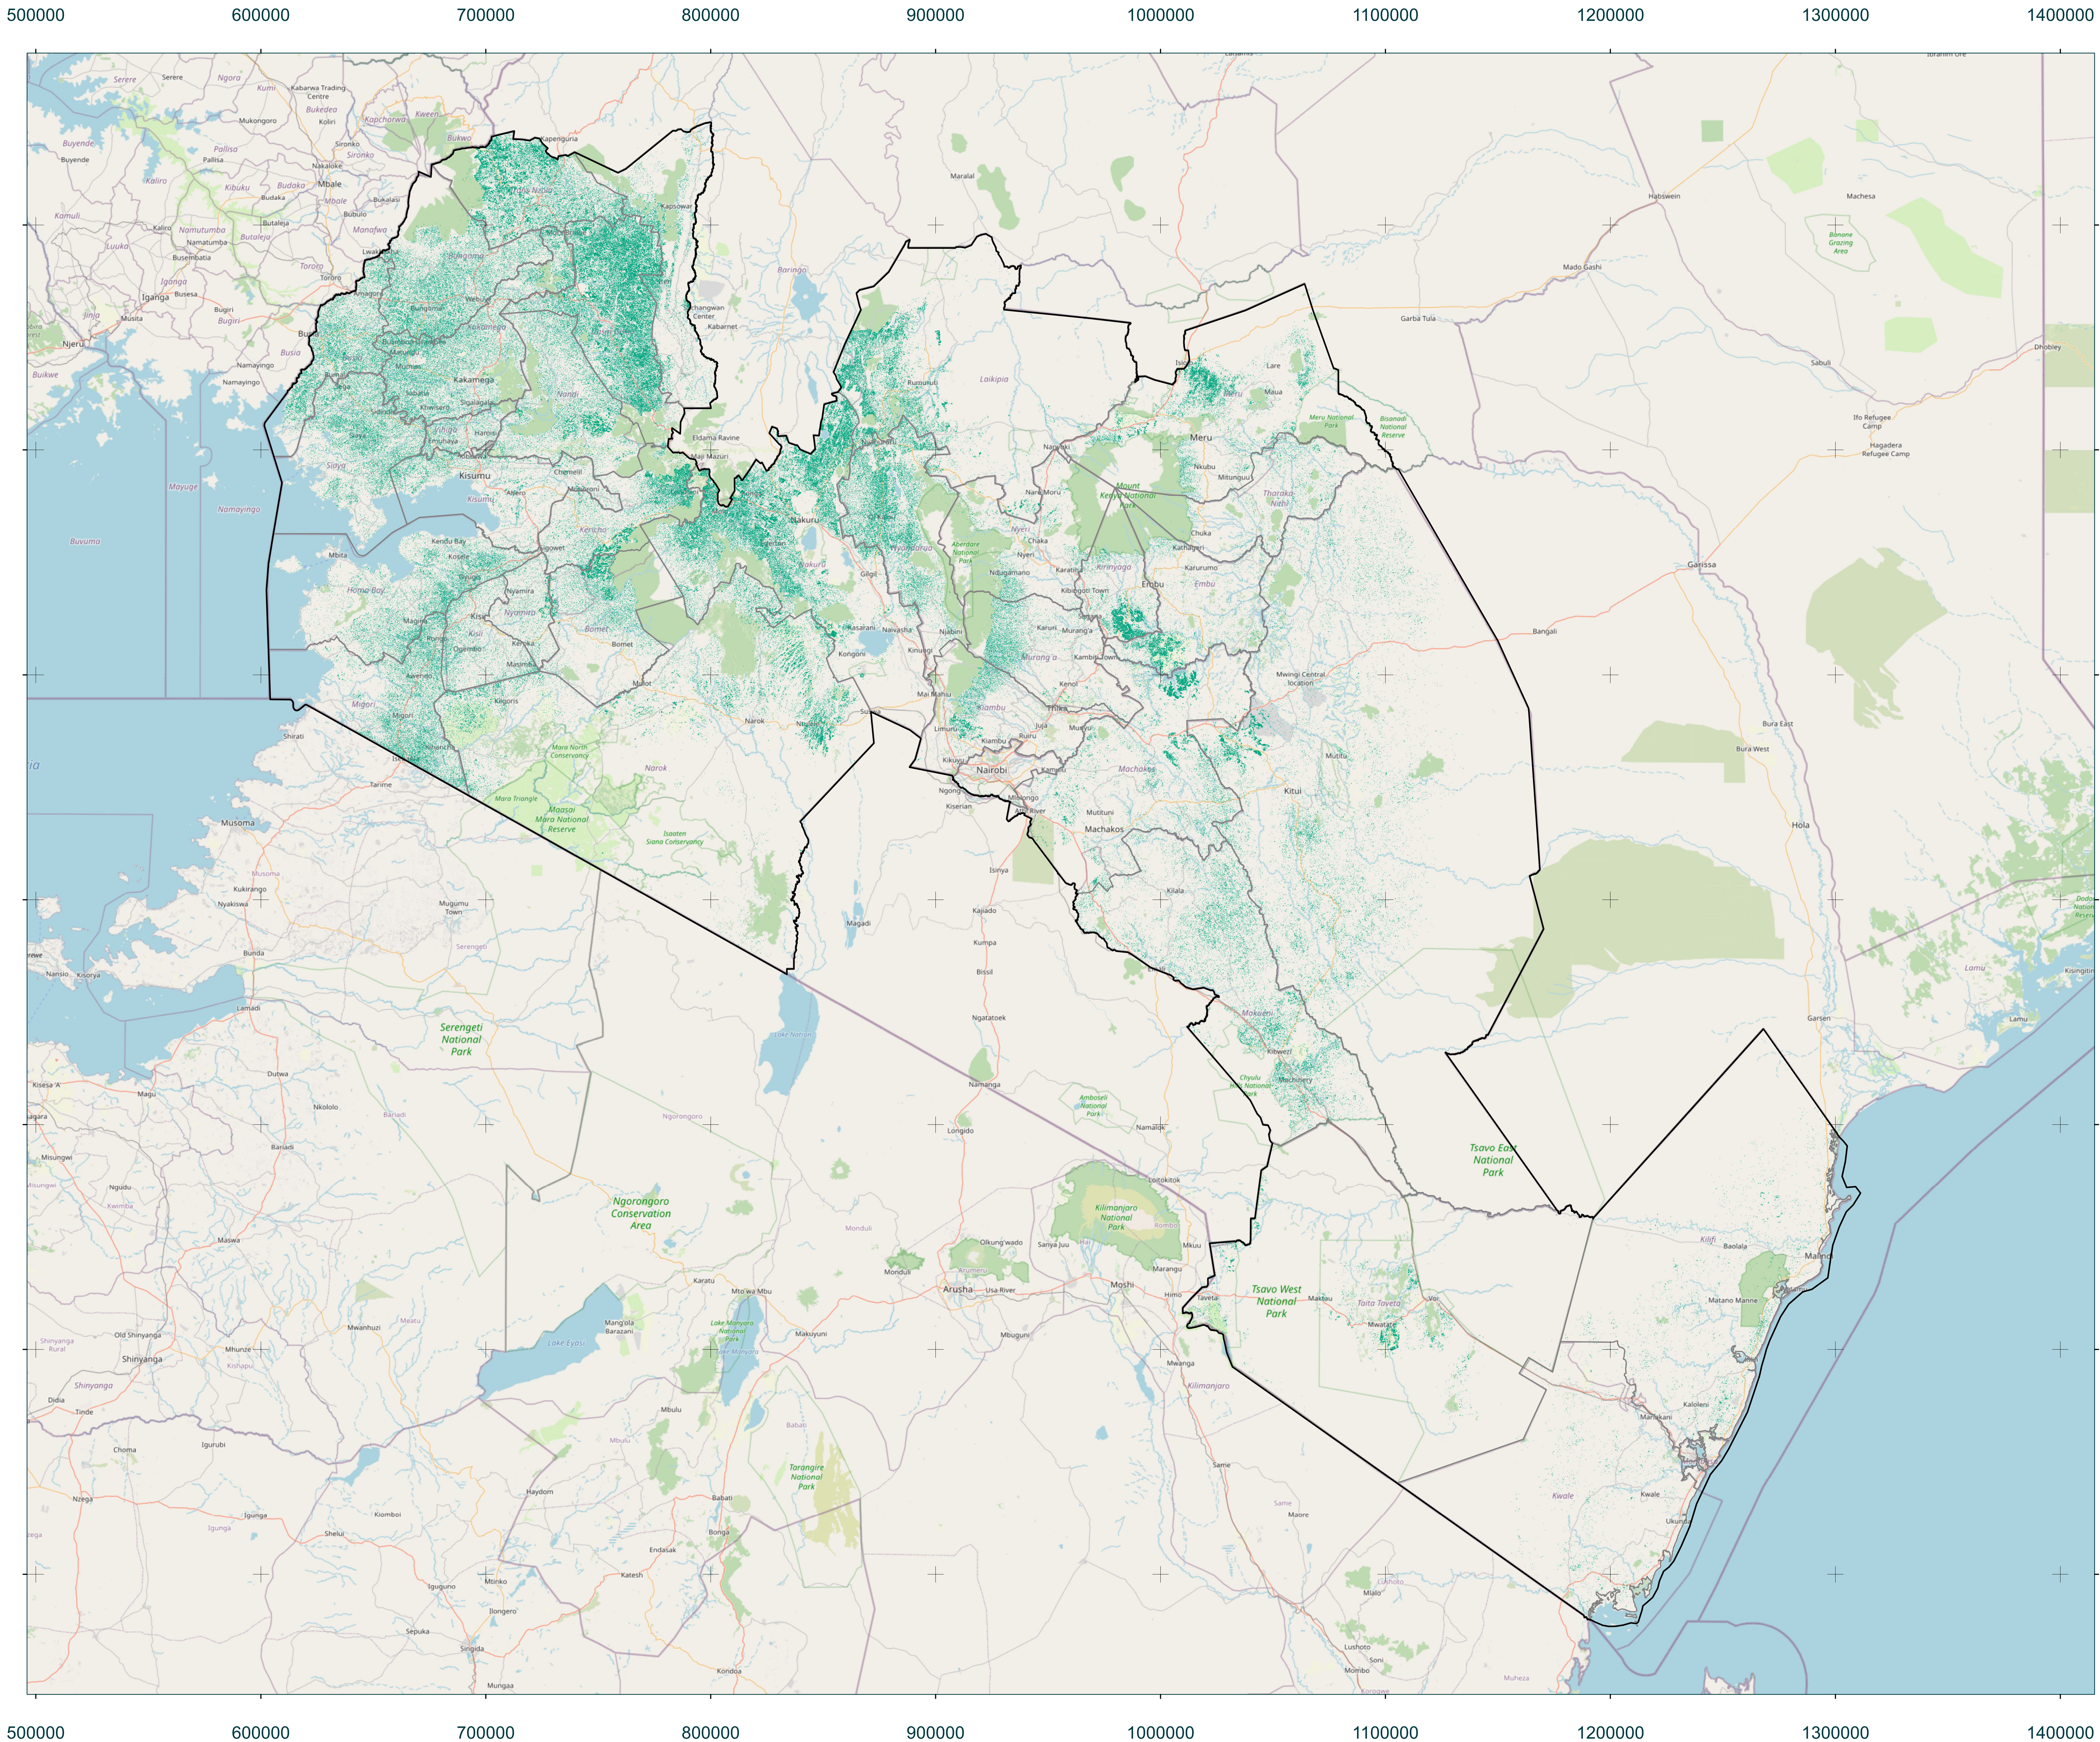

Copernicus4GEOGLAM - In-Season Crop Mask - short rains season 2022-2023 - Kenya

Legend

- Crops
- Other landuse

This map shows the in-season Crop Mask for the 2022-2023 short rains season in Kenya using a time-series of Sentinel-2 images between October 2022 and February 2023. The map is produced by TerraSphere and CLS under contract with Copernicus Global Land Service and the European Commission Joint Research Centre, in support to national and sub-national level agricultural monitoring systems in partner countries of the GEOGLAM initiative.

Projection: UTM 36 N
 Spheroid: WGS 84
 Datum: WGS 84
 Satellite data: Sentinel-2A&B
 Resolution: 10m
 Background: OpenStreetMap
 Data source: © ESA
 Created on: 15-04-2023
 Producer: TerraSphere
 (info@terrasphere.nl)