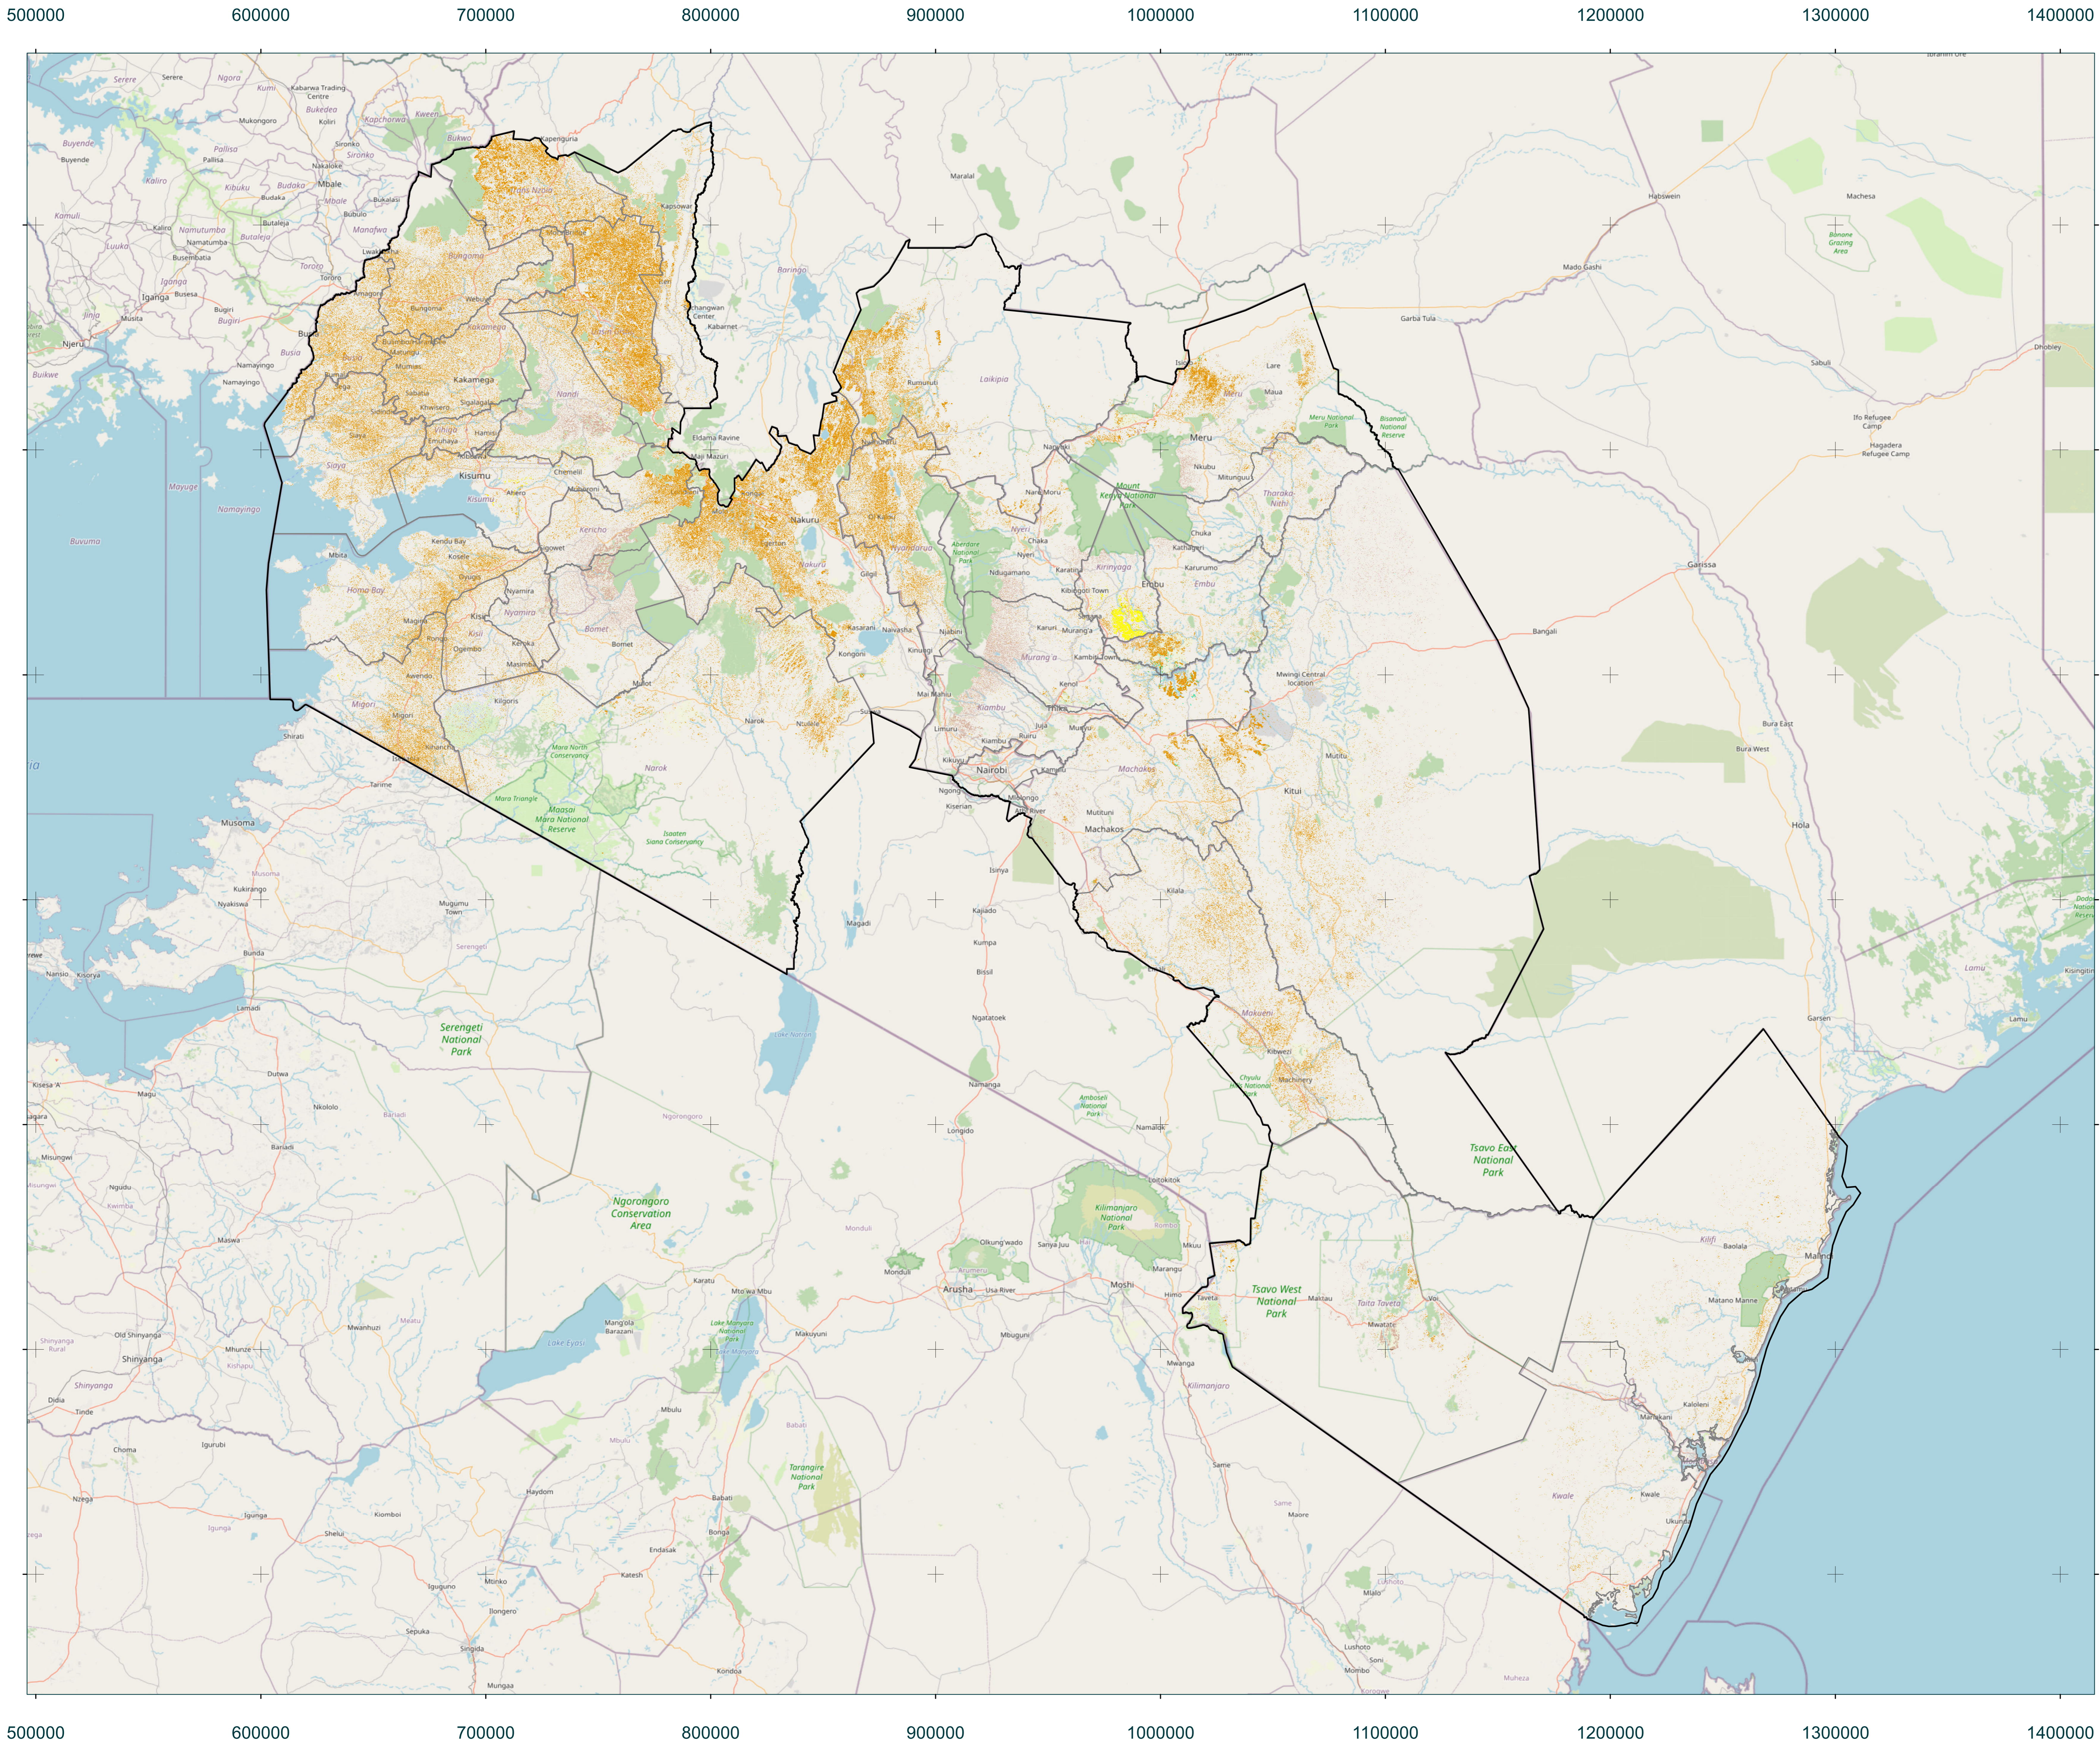

Copernicus4GEOGLAM - In-Season Crop Type Map - short rains season 2022-2023 - Kenya

Legend

- Maize
- Beans
- Green grams
- Other crops
- Potatoes
- Rice
- Wheat
- Sugarcane
- Peas

This map shows the in-season Crop Type map for the 2022-2023 short rains season in Kenya, using a time-series of Sentinel-2 images between October 2022 and February 2023. The map is produced by TerraSphere and CLS under contract with Copernicus Global Land Service and the European Commission Joint Research Centre, in support to national and sub-national level agricultural monitoring systems in partner countries of the GEOGLAM initiative.

Projection: UTM 36 N
 Spheroid: WGS 84
 Datum: WGS 84
 Satellite data: Sentinel-2A&B
 Resolution: 10m
 Background: OpenStreetMap
 Data source: © ESA
 Created on: 15-04-2023
 Producer: TerraSphere (info@terrasphere.nl)