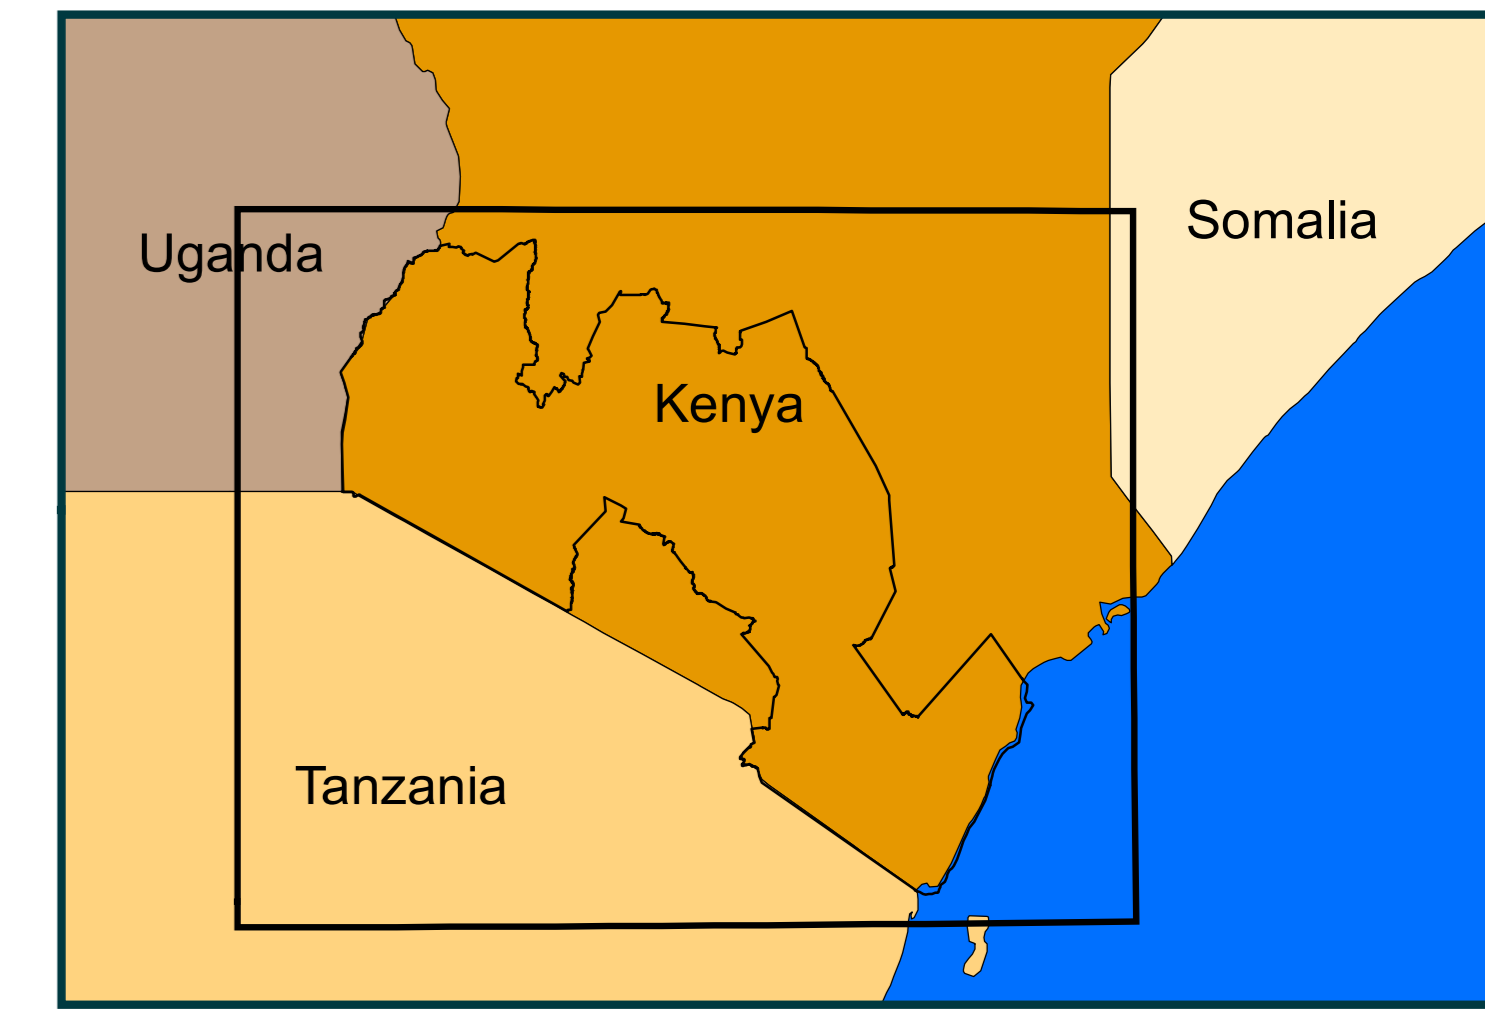

Copernicus4GEOGLAM - In-Season Crop Type Map - short rains season 2022-2023 - Kenya

Legend

- Maize
- Beans
- Green grams
- Other crops
- Potatoes
- Rice
- Wheat
- Sugarcane
- Peas

This map shows the in-season Crop Type map for the 2022-2023 short rains season in Kenya, using a time-series of Sentinel-2 images between October 2022 and February 2023. The map is produced by TerraSphere and CLS under contract with Copernicus Global Land Service and the European Commission Joint Research Centre, in support to national and sub-national level agricultural monitoring systems in partner countries of the GEOGLAM initiative.

Projection: UTM 36 N
 Spheroid: WGS 84
 Datum: WGS 84
 Satellite data: Sentinel-2A&B
 Resolution: 10m
 Background: OpenStreetMap
 Data source: © ESA
 Created on: 15-04-2023
 Producer: TerraSphere (info@terrasphere.nl)