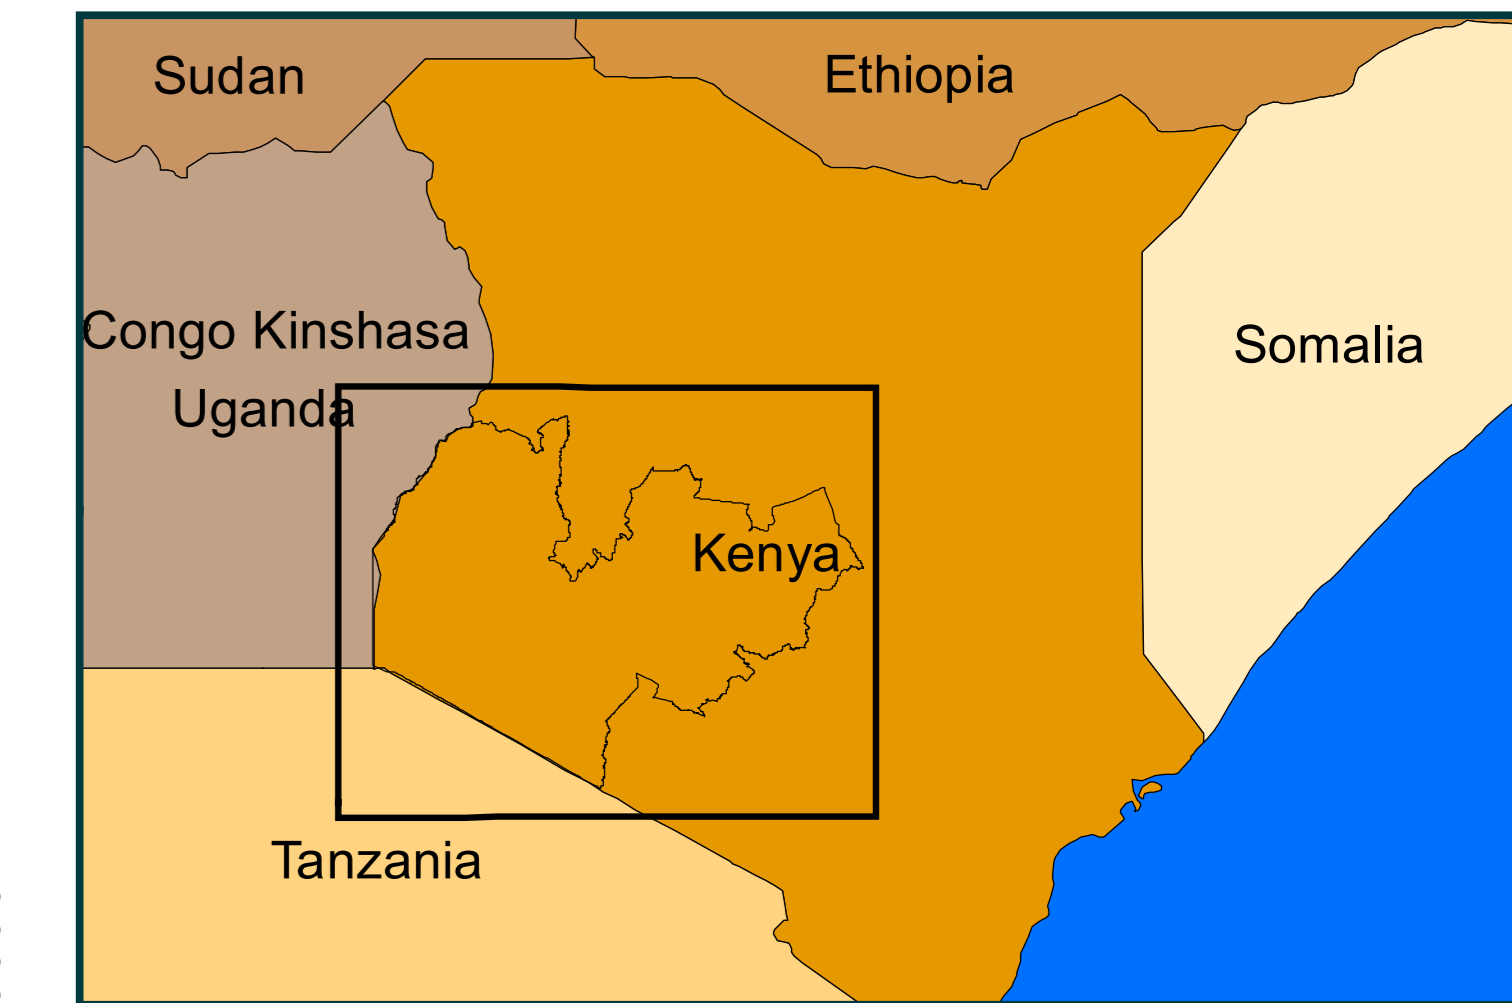

# Copernicus4GEOGLAM - In-Season Crop Type Map - long rains season 2021 - Kenya

## Legend

- Maize
- Millet
- Beans
- Other crops
- Potatoes
- Wheat
- Sugercane
- Tea
- Rice

This map shows the in-season Crop Type map for the 2021 long rains season in Kenya, using a time-series of Sentinel-2 images between February 2021 and July 2021. The map is produced by TerraSphere and CLS under contract with Copernicus Global Land Service and the European Commission Joint Research Centre, in support to national and sub-national level agricultural monitoring systems in partner countries of the GEOGLAM initiative.

Projection: UTM 36 N  
 Spheroid: WGS 84  
 Datum: WGS 84  
 Satellite data: Sentinel-2A&B  
 Resolution: 10m  
 Background: OpenStreetMap  
 Data source: © ESA  
 Created on: 13-09-2021  
 Producer: TerraSphere  
 (info@terrasphere.nl)