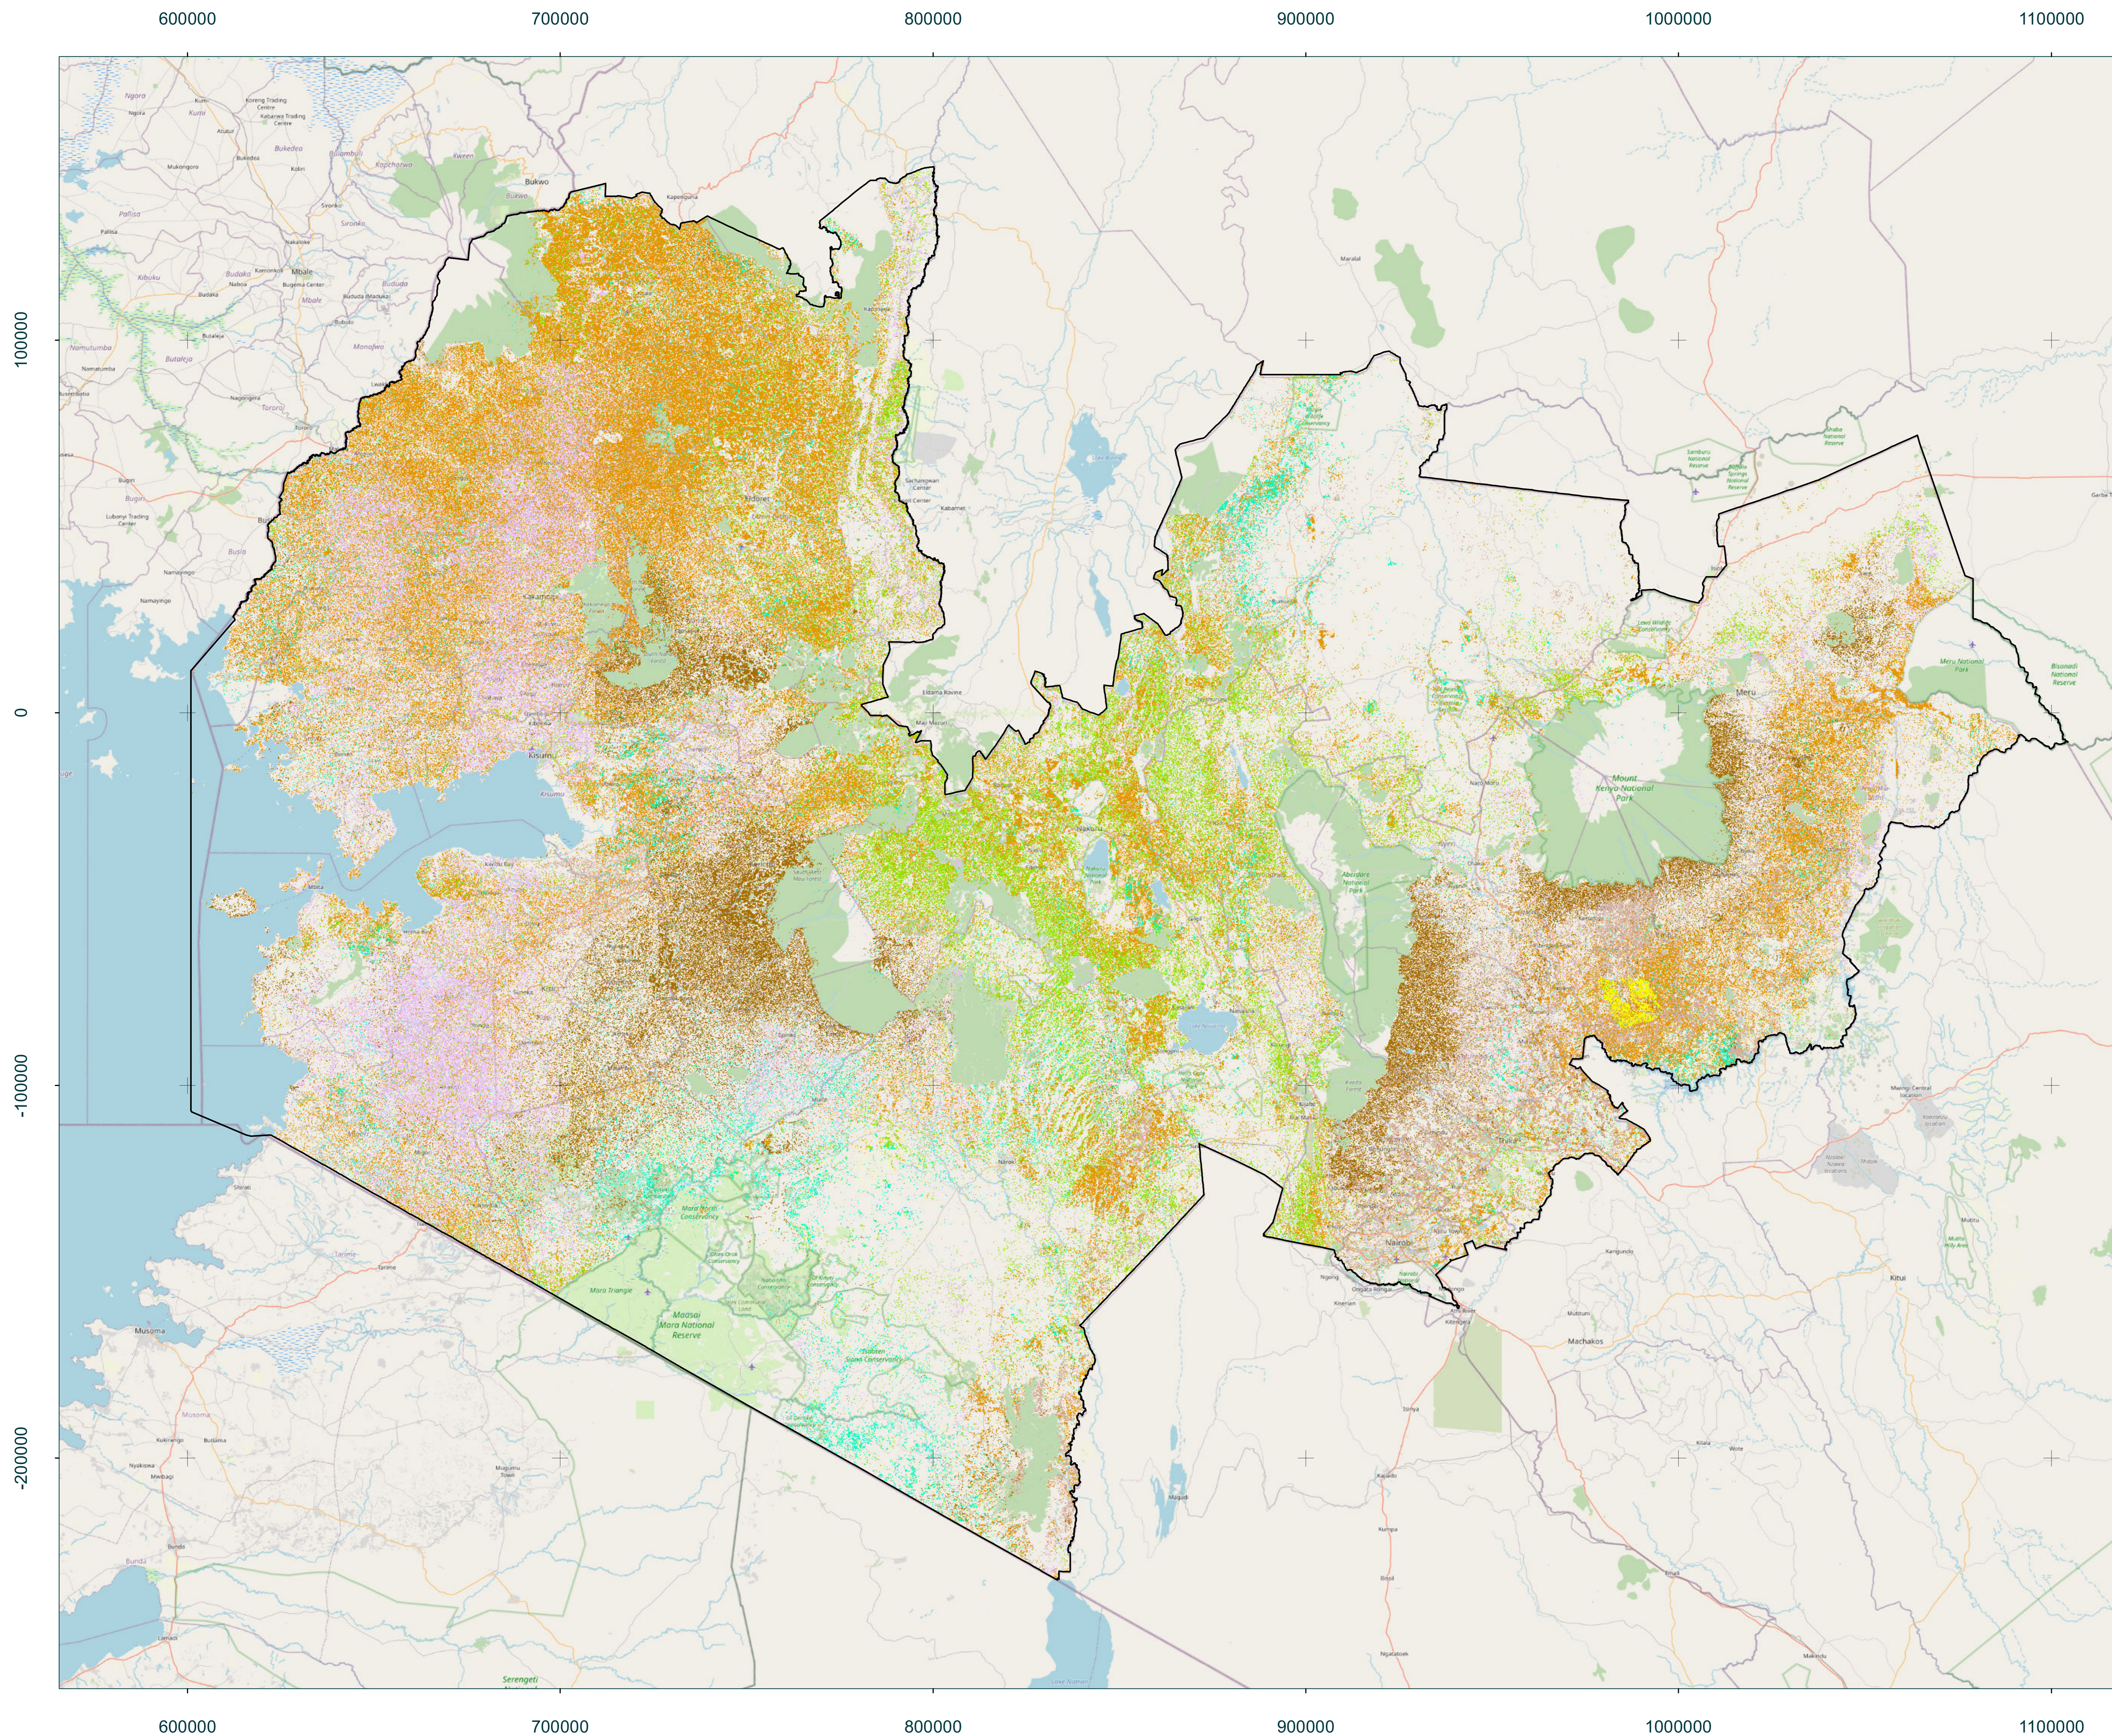

# Copernicus4GEOGLAM - In-Season Crop Type Map - long rains season 2021 - Kenya

## Legend

- Maize
- Millet
- Beans
- Other crops
- Potatoes
- Wheat
- Sugercane
- Tea
- Rice

This map shows the in-season Crop Type map for the 2021 long rains season in Kenya, using a time-series of Sentinel-2 images between February 2021 and July 2021. The map is produced by TerraSphere and CLS under contract with Copernicus Global Land Service and the European Commission Joint Research Centre, in support to national and sub-national level agricultural monitoring systems in partner countries of the GEOGLAM initiative.

Projection: UTM 36 N  
 Spheroid: WGS 84  
 Datum: WGS 84  
 Satellite data: Sentinel-2A&B  
 Resolution: 10m  
 Background: OpenStreetMap  
 Data source: © ESA  
 Created on: 13-09-2021  
 Producer: TerraSphere  
 (info@terrasphere.nl)