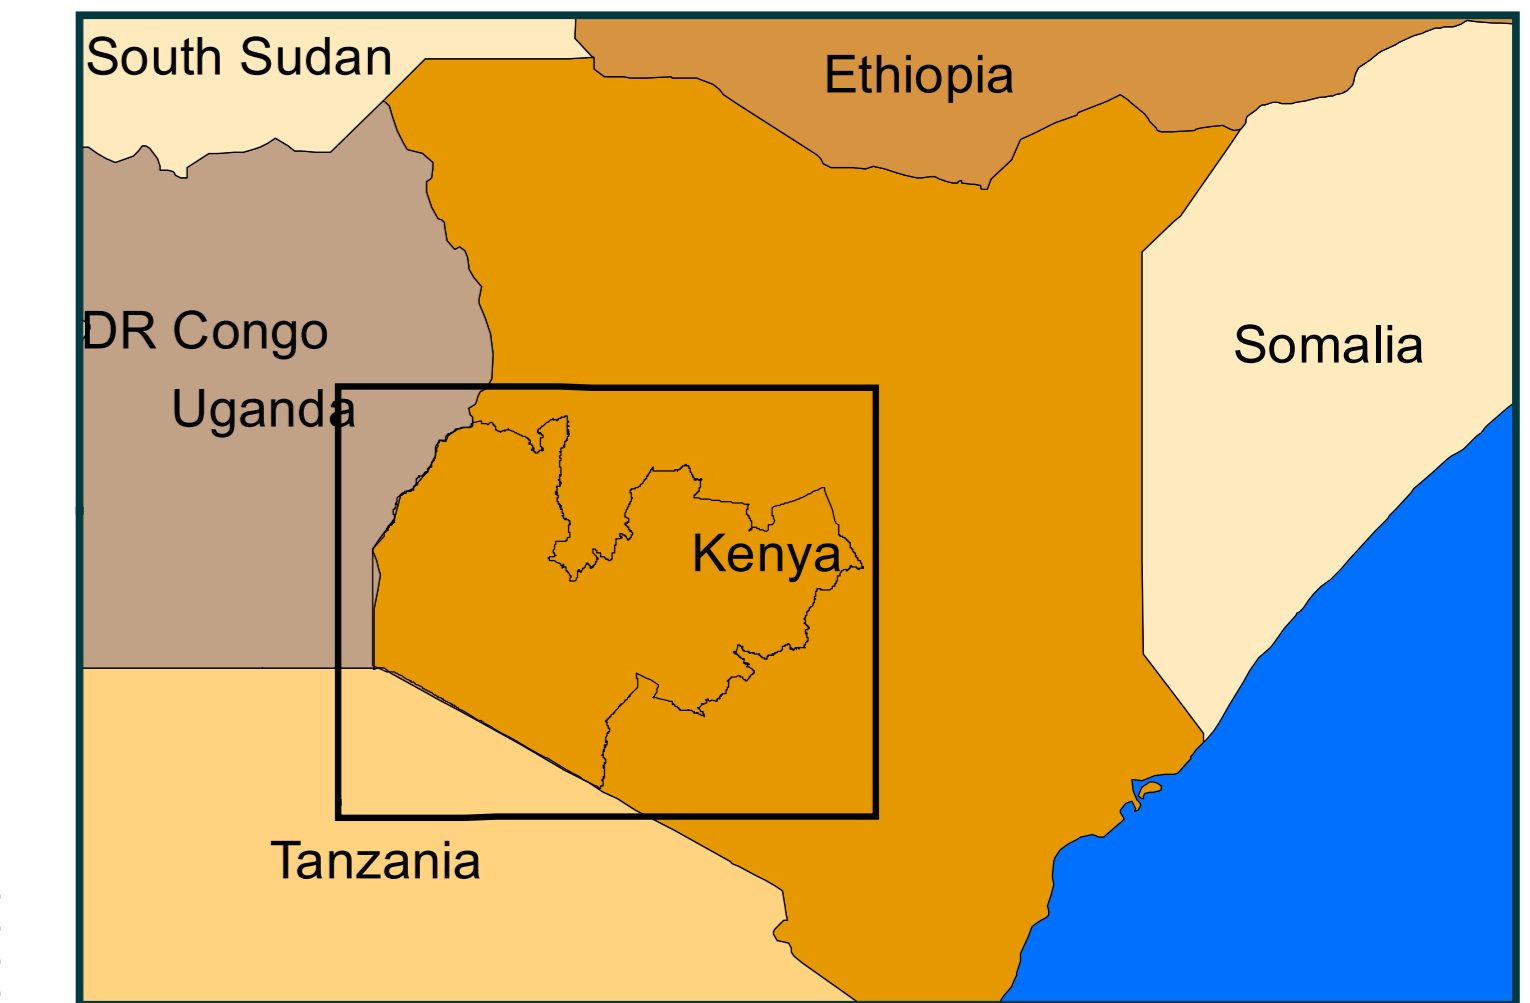

Copernicus4GEOGLAM - End-Of-Season Crop Type Map - Short rains season 2021 - Kenya

Legend

- Maize
- Beans
- Other crops
- Potatoes
- Wheat
- Sugarcane
- Tea
- Elephant grass
- Banana

This map shows the end-of-season Crop Type map for the 2021 short rains season in Kenya, using a time-series of Sentinel-2 images between September 2021 and March 2022. The map is produced by TerraSphere and CLS under contract with Copernicus Global Land Service and the European Commission Joint Research Centre, in support to national and sub-national level agricultural monitoring systems in partner countries of the GEOGLAM initiative.

Projection: UTM 36 N
 Spheroid: WGS 84
 Datum: WGS 84
 Satellite data: Sentinel-2A&B
 Resolution: 10m
 Background: OpenStreetMap
 Data source: © ESA
 Created on: 20-04-2022
 Producer: TerraSphere
 (info@terrasphere.nl)