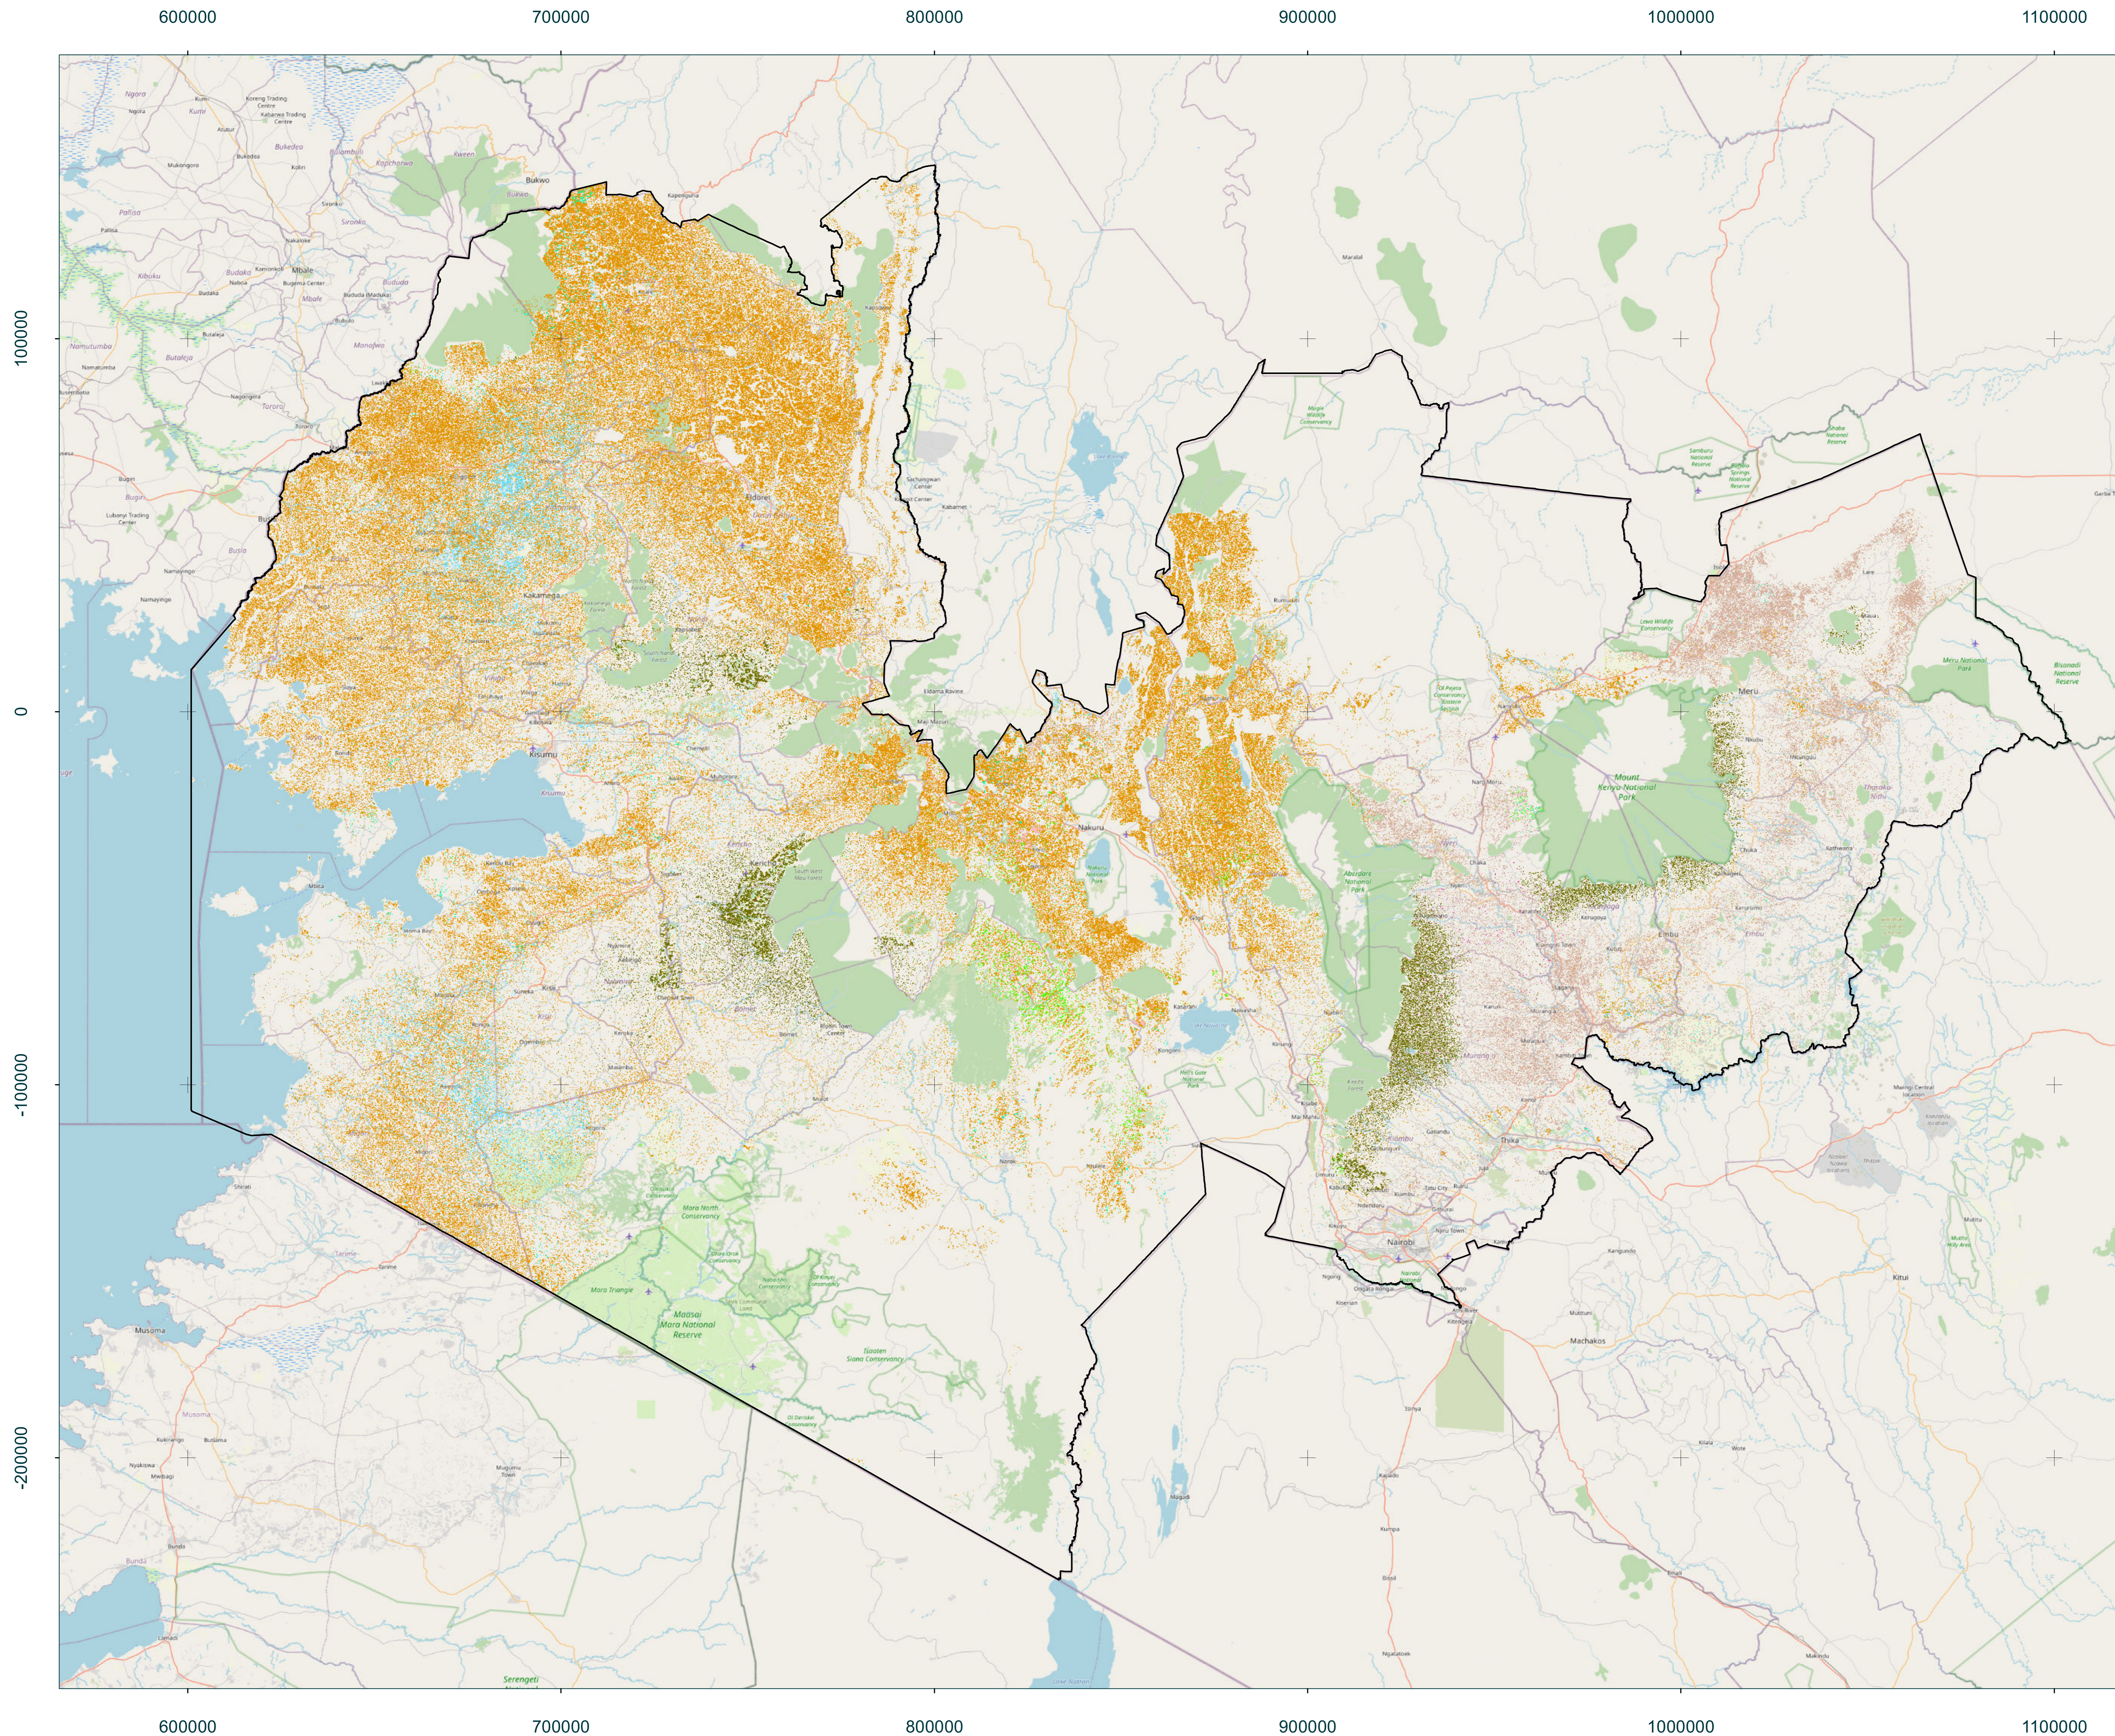

Copernicus4GEOGLAM - End-Of-Season Crop Type Map - Short rains season 2021 - Kenya

Legend

- Maize
- Beans
- Other crops
- Potatoes
- Wheat
- Sugarcane
- Tea
- Elephant grass
- Banana

This map shows the end-of-season Crop Type map for the 2021 short rains season in Kenya, using a time-series of Sentinel-2 images between September 2021 and March 2022. The map is produced by TerraSphere and CLS under contract with Copernicus Global Land Service and the European Commission Joint Research Centre, in support to national and sub-national level agricultural monitoring systems in partner countries of the GEOGLAM initiative.

Projection: UTM 36 N
 Spheroid: WGS 84
 Datum: WGS 84
 Satellite data: Sentinel-2A&B
 Resolution: 10m
 Background: OpenStreetMap
 Data source: © ESA
 Created on: 20-04-2022
 Producer: TerraSphere
 (info@terrasphere.nl)