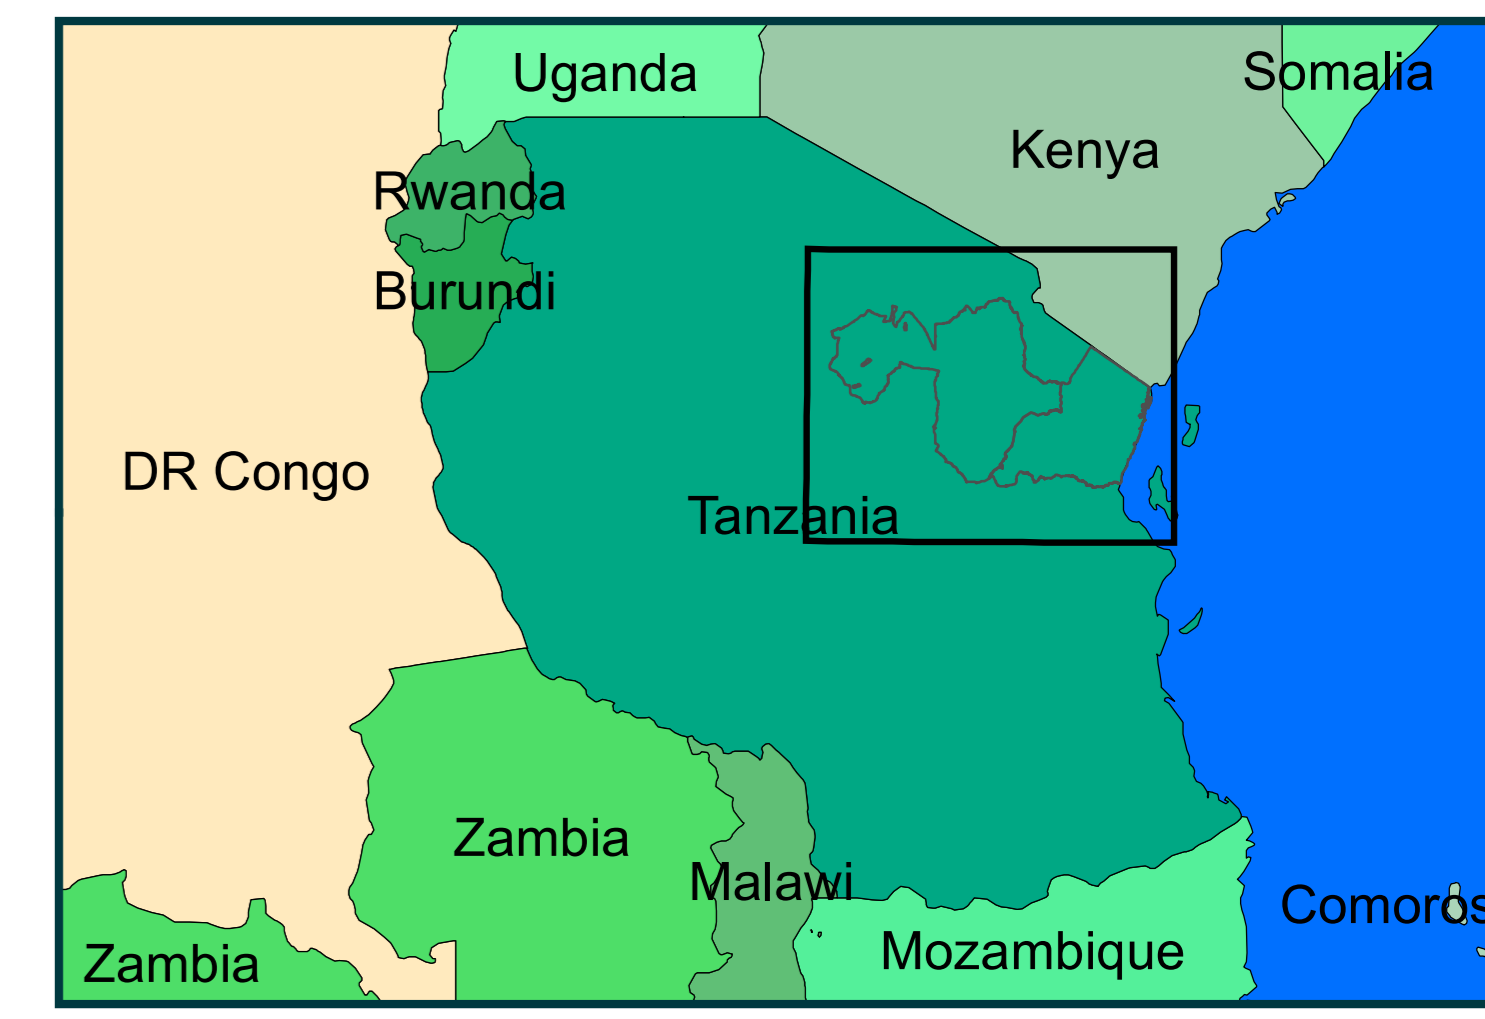

Copernicus4GEOGLAM - In-Season Crop Mask - short rains season 2022-2023 - Tanzania

Legend

- Crops
- Other landuse

This map shows the in-season Crop Mask for the 2022-2023 short rains season in 2 districts in Tanzania (Manyara & Tanga), using a time-series of Sentinel-2 images between October 2022 and February 2023. The map is produced by TerraSphere and CLS under contract with Copernicus Global Land Service and the European Commission Joint Research Centre, in support to national and sub-national level agricultural monitoring systems in partner countries of the GEOGLAM initiative.

Projection: UTM 37 S
 Spheroid: WGS 84
 Datum: WGS 84
 Satellite data: Sentinel-2A&B
 Resolution: 10m
 Background: OpenStreetMap
 Data source: © ESA
 Created on: 08-05-2023
 Producer: TerraSphere (info@terrasphere.nl)