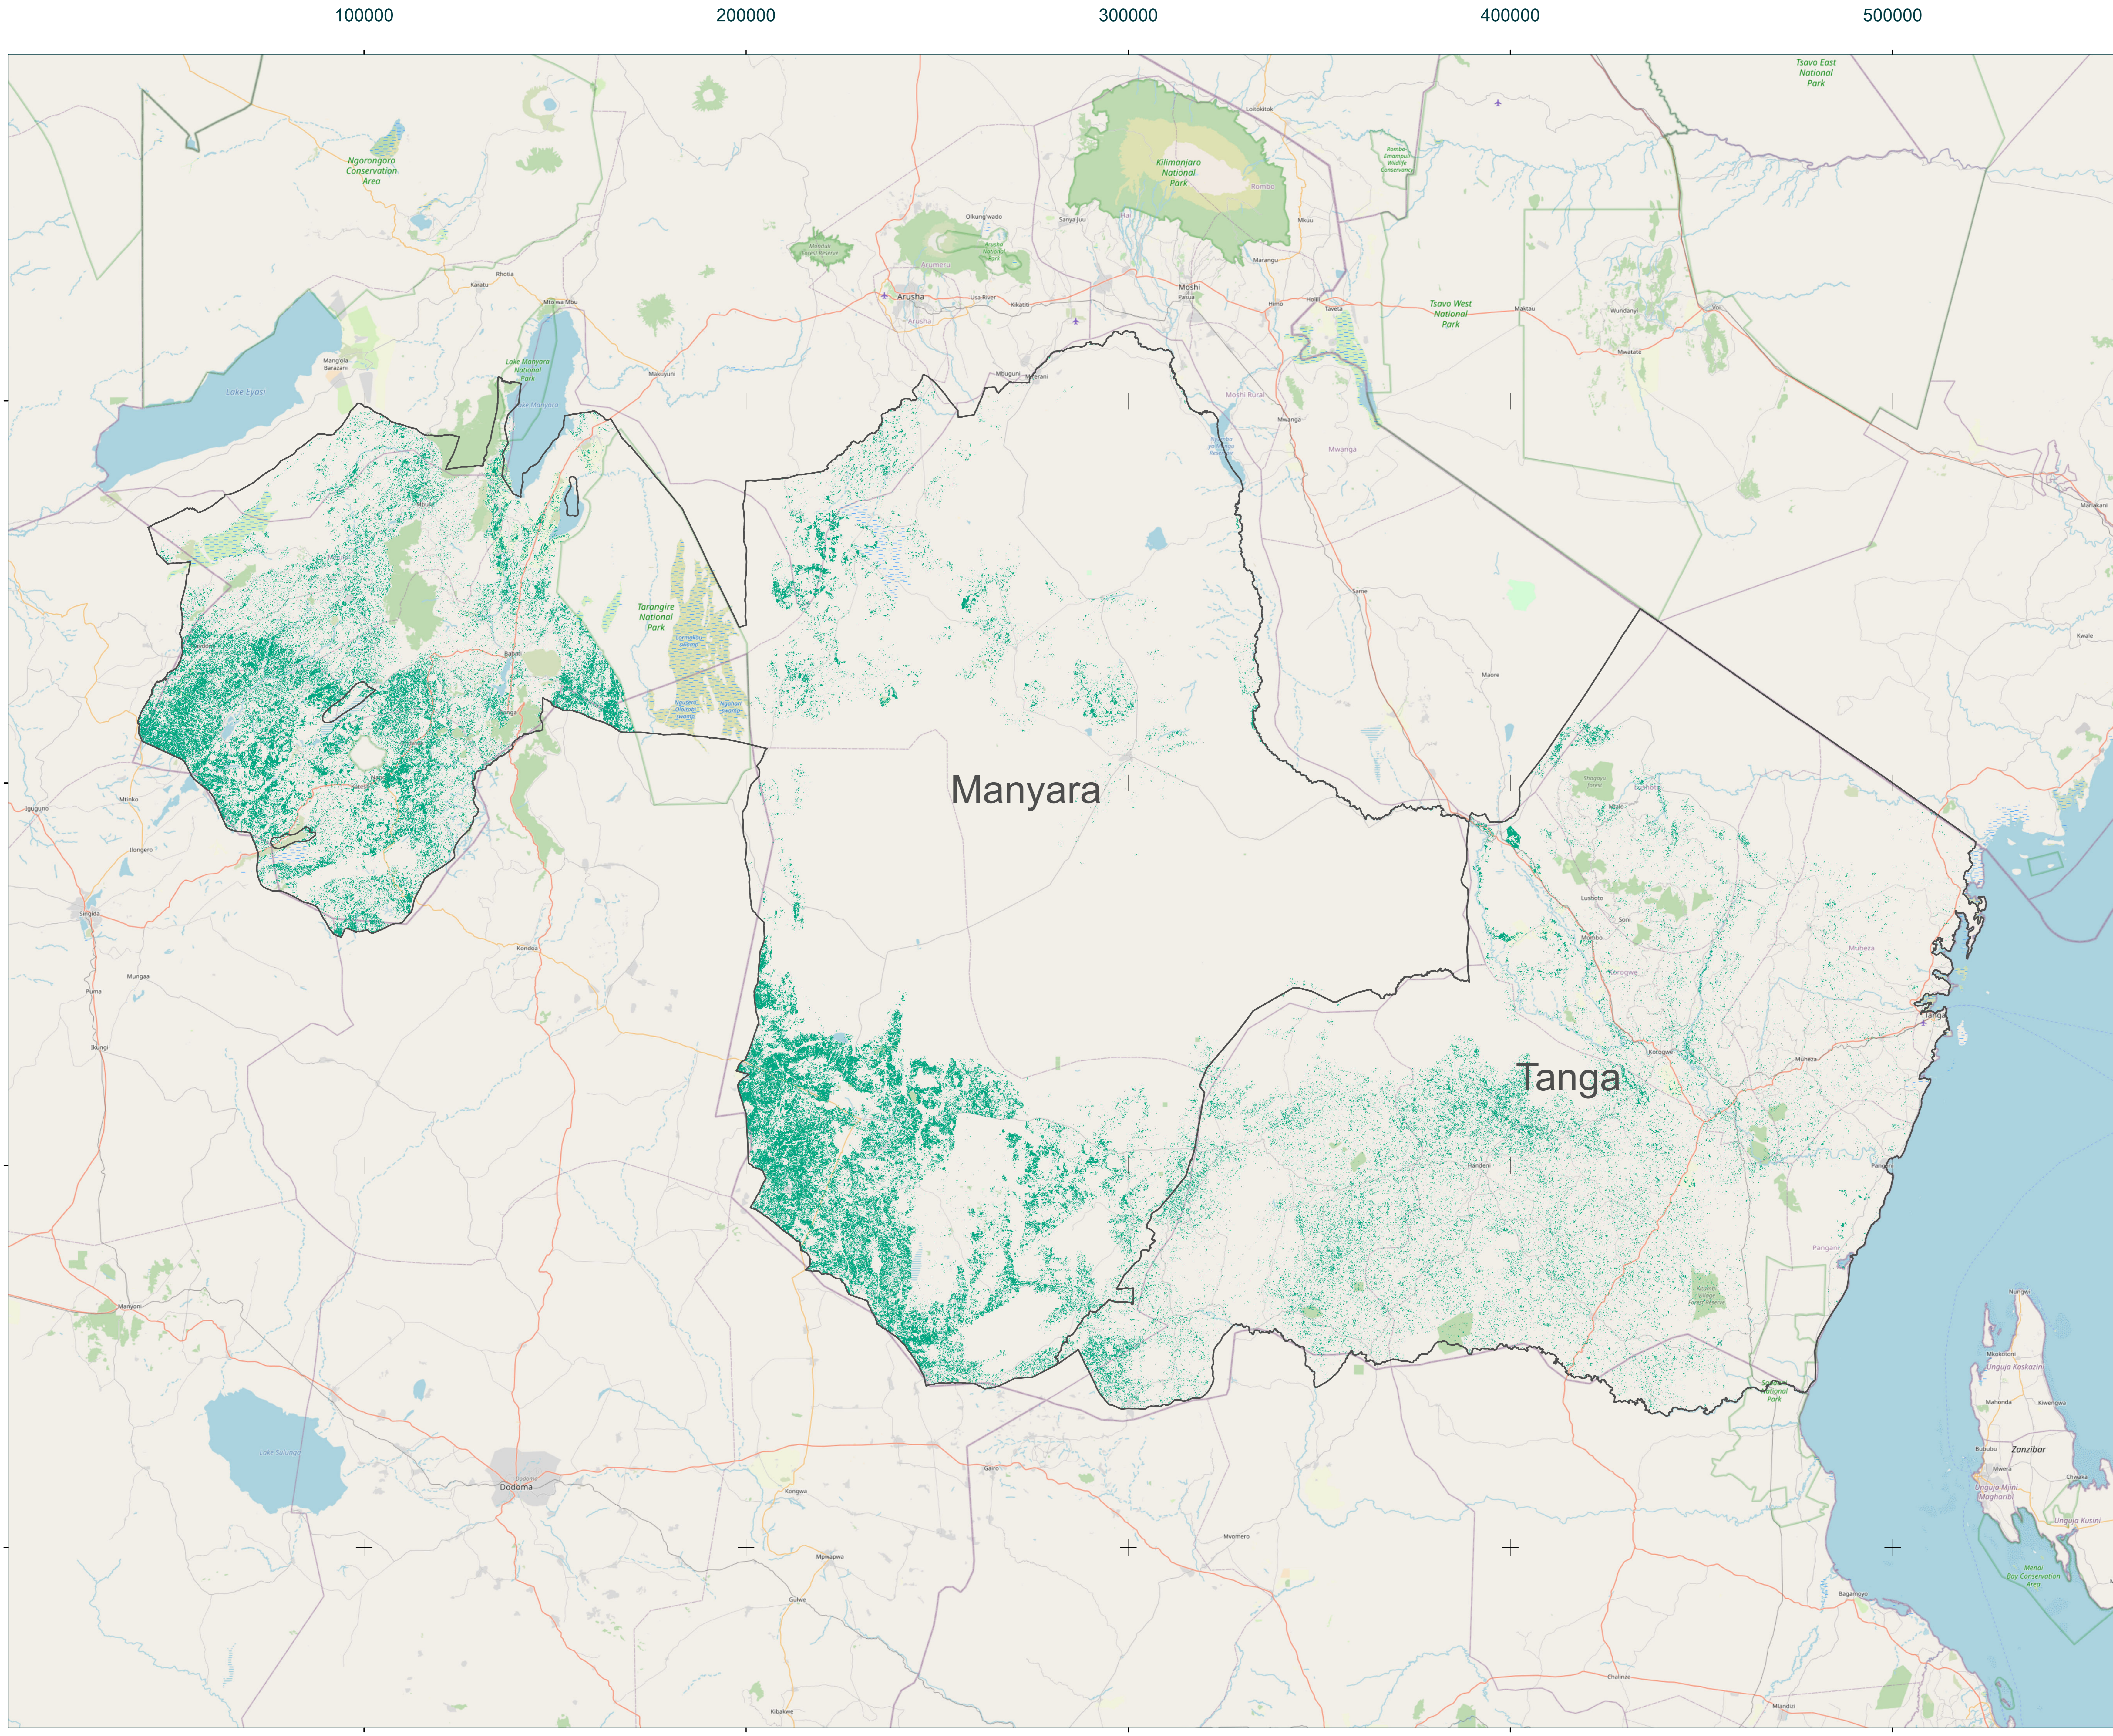

Copernicus4GEOGLAM - In-Season Crop Mask - short rains season 2022-2023 - Tanzania

Legend

- Crops
- Other landuse

This map shows the in-season Crop Mask for the 2022-2023 short rains season in 2 districts in Tanzania (Manyara & Tanga), using a time-series of Sentinel-2 images between October 2022 and February 2023. The map is produced by TerraSphere and CLS under contract with Copernicus Global Land Service and the European Commission Joint Research Centre, in support to national and sub-national level agricultural monitoring systems in partner countries of the GEOGLAM initiative.

Projection: UTM 37 S
 Spheroid: WGS 84
 Datum: WGS 84
 Satellite data: Sentinel-2A&B
 Resolution: 10m
 Background: OpenStreetMap
 Data source: © ESA
 Created on: 08-05-2023
 Producer: TerraSphere (info@terrasphere.nl)