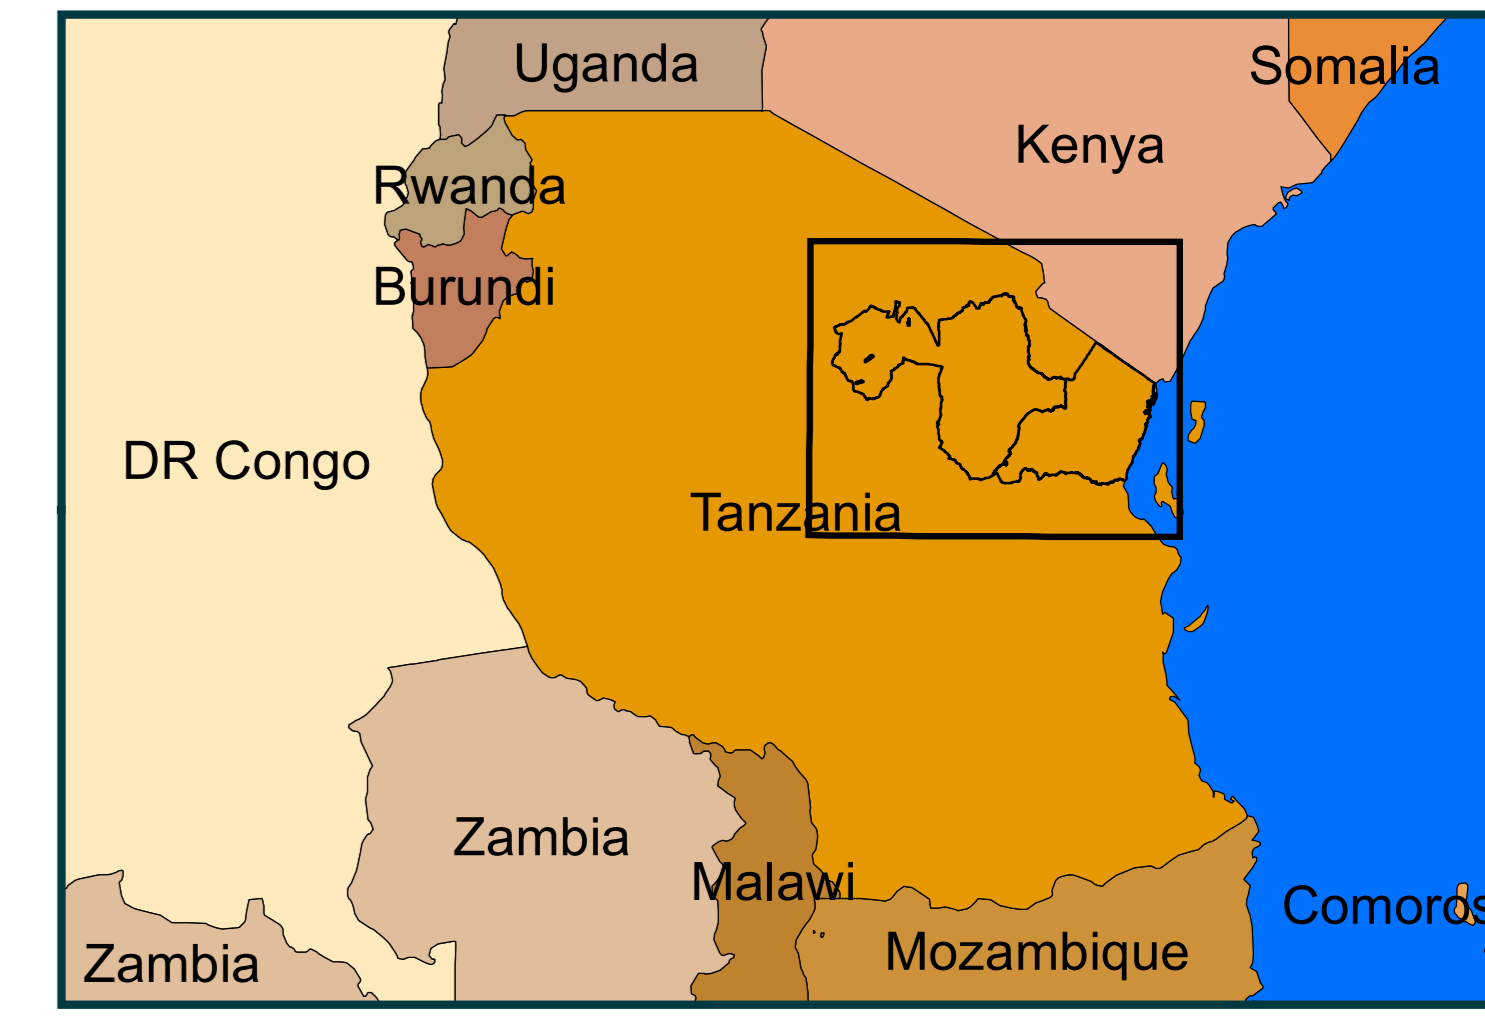

Copernicus4GEOGLAM - In-Season Crop Type Map - short rains season 2022-2023 - Tanzania

Legend

- Maize
- Sunflower
- Beans
- Sisal
- Cassave
- Other crops
- Potatoes
- Rice
- Peas

This map shows the in-season Crop Type map for the 2022-2023 short rains season in 2 districts in Tanzania (Manyara & Tanga), using a time-series of Sentinel-2 images between October 2022 and February 2023. The map is produced by TerraSphere and CLS under contract with Copernicus Global Land Service and the European Commission Joint Research Centre, in support to national and sub-national level agricultural monitoring systems in partner countries of the GEOGLAM initiative.

Projection: UTM 37 S
 Spheroid: WGS 84
 Datum: WGS 84
 Satellite data: Sentinel-2A&B
 Resolution: 10m
 Background: OpenStreetMap
 Data source: © ESA
 Created on: 08-05-2023
 Producer: TerraSphere
 (info@terrasphere.nl)