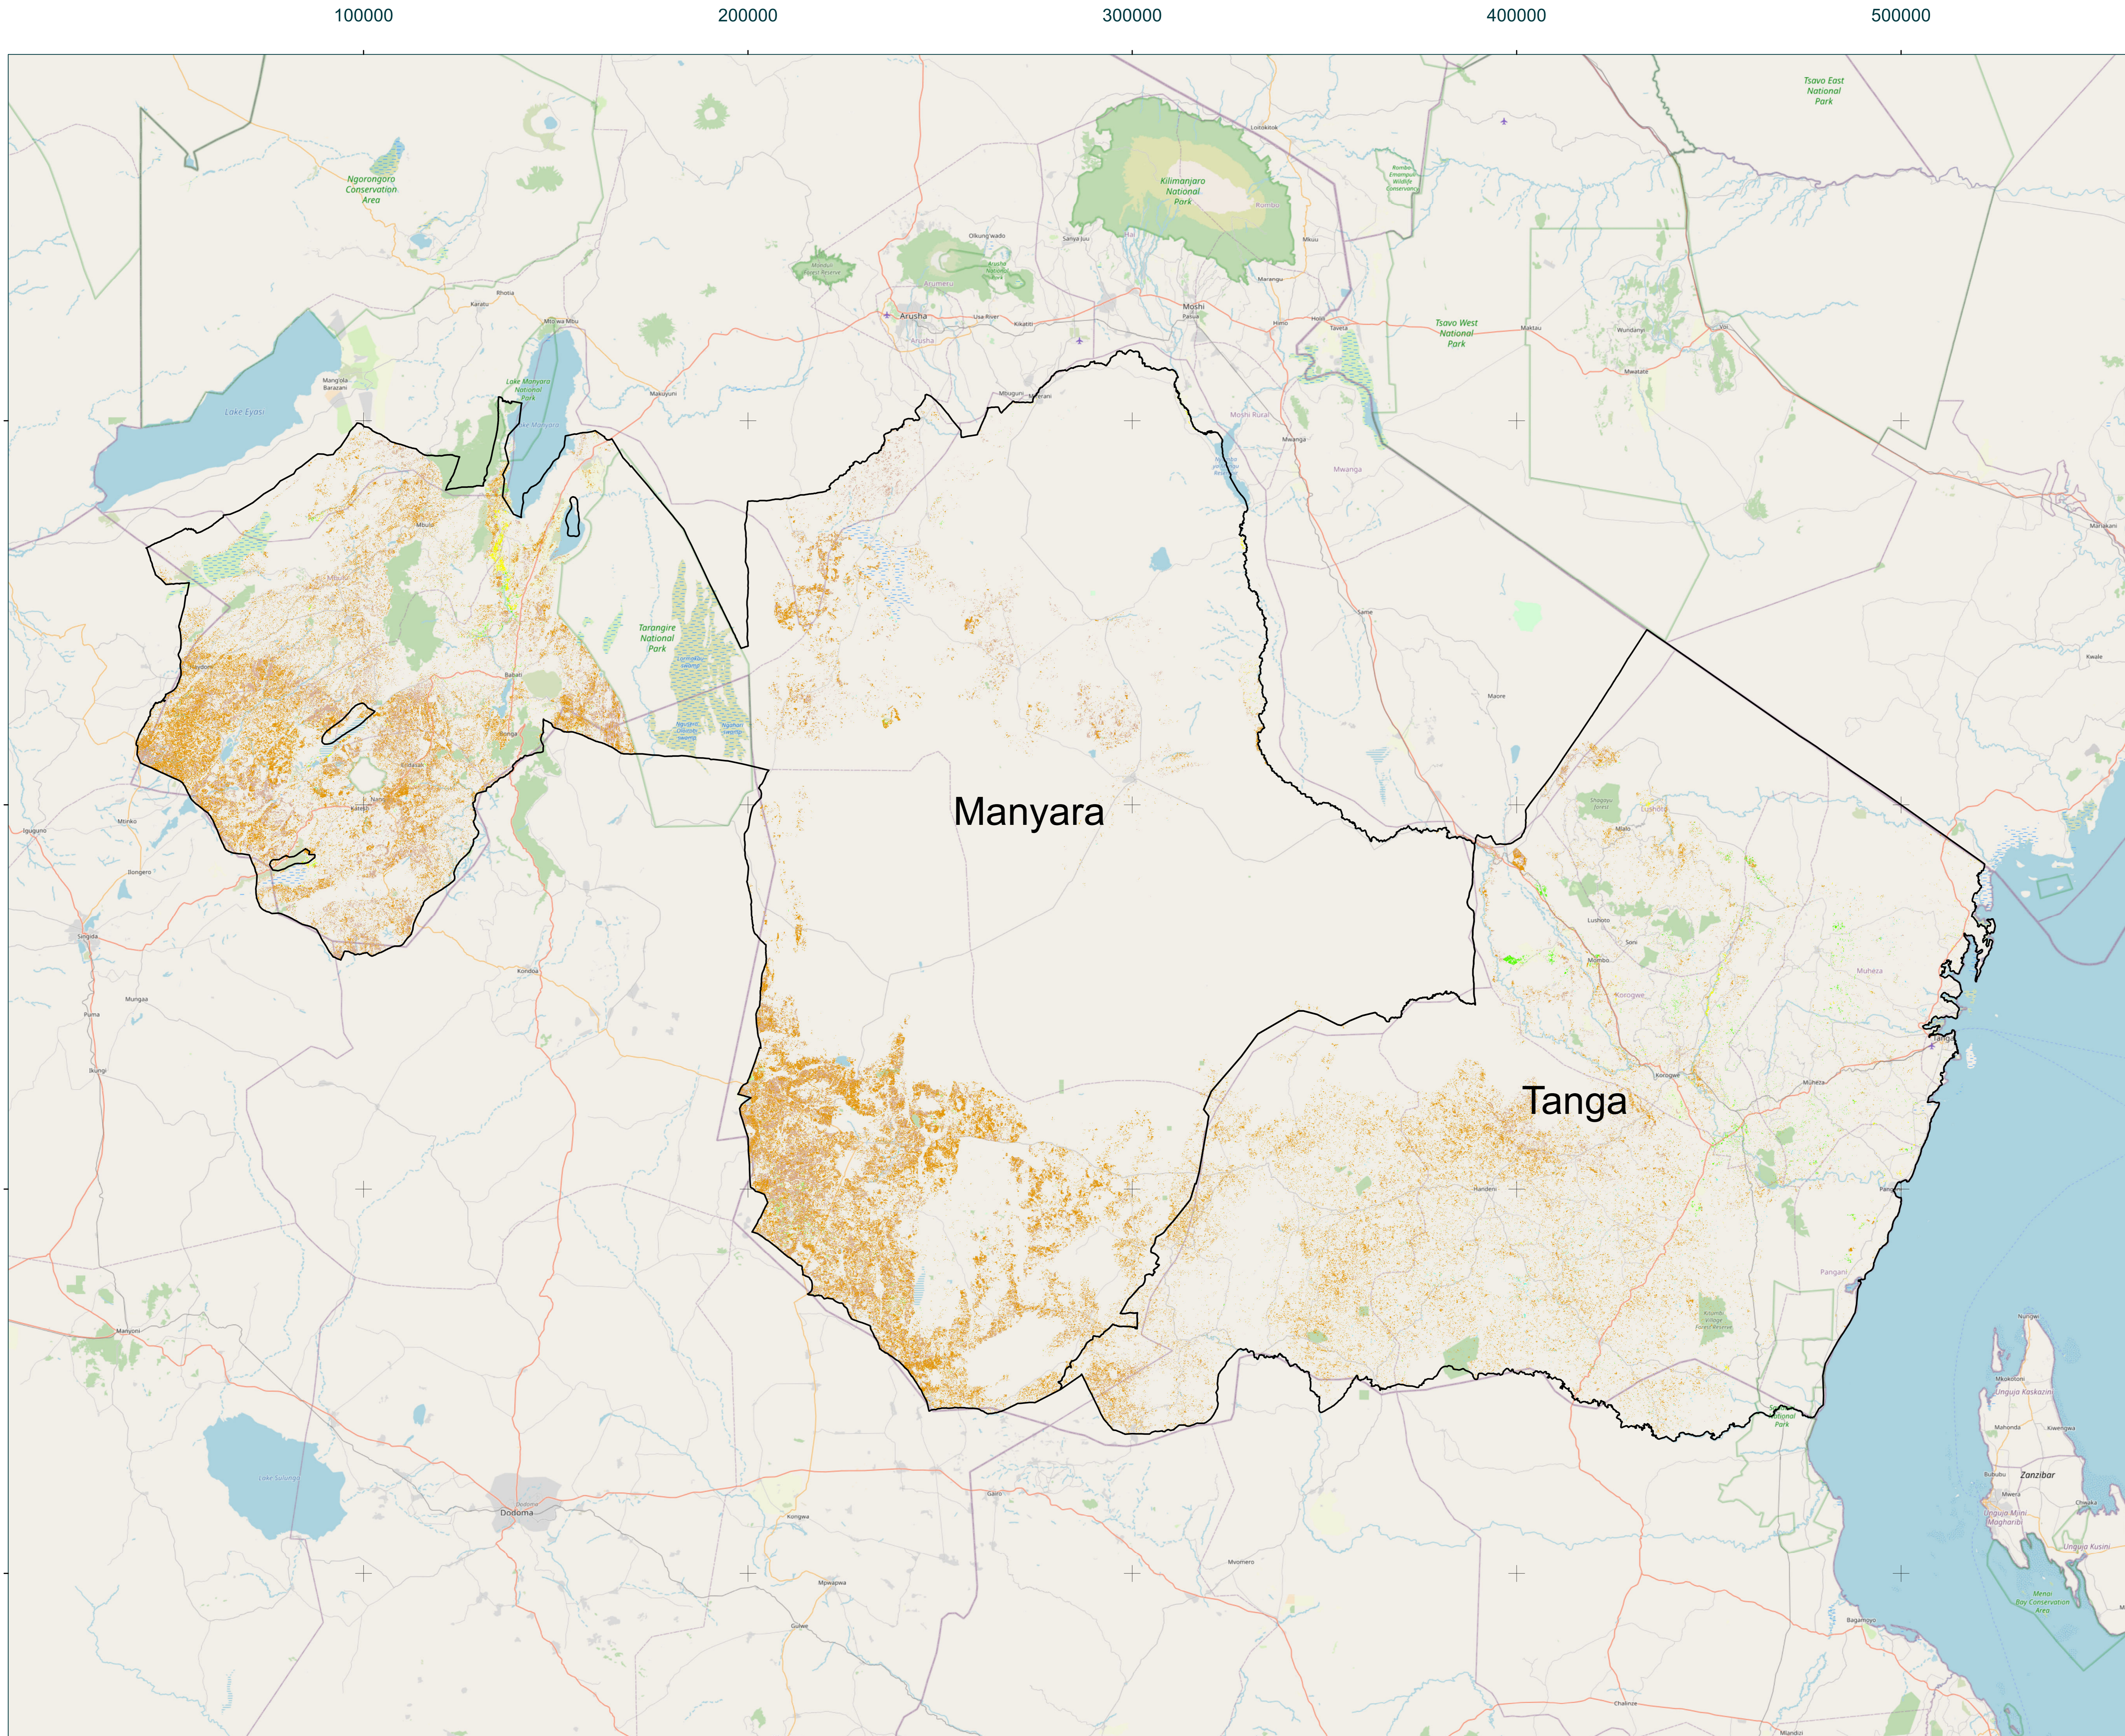

Copernicus4GEOGLAM - In-Season Crop Type Map - short rains season 2022-2023 - Tanzania

Legend

- Maize
- Sunflower
- Beans
- Sisal
- Cassave
- Other crops
- Potatoes
- Rice
- Peas

This map shows the in-season Crop Type map for the 2022-2023 short rains season in 2 districts in Tanzania (Manyara & Tanga), using a time-series of Sentinel-2 images between October 2022 and February 2023. The map is produced by TerraSphere and CLS under contract with Copernicus Global Land Service and the European Commission Joint Research Centre, in support to national and sub-national level agricultural monitoring systems in partner countries of the GEOGLAM initiative.

Projection: UTM 37 S
 Spheroid: WGS 84
 Datum: WGS 84
 Satellite data: Sentinel-2A&B
 Resolution: 10m
 Background: OpenStreetMap
 Data source: © ESA
 Created on: 08-05-2023
 Producer: TerraSphere
 (info@terrasphere.nl)