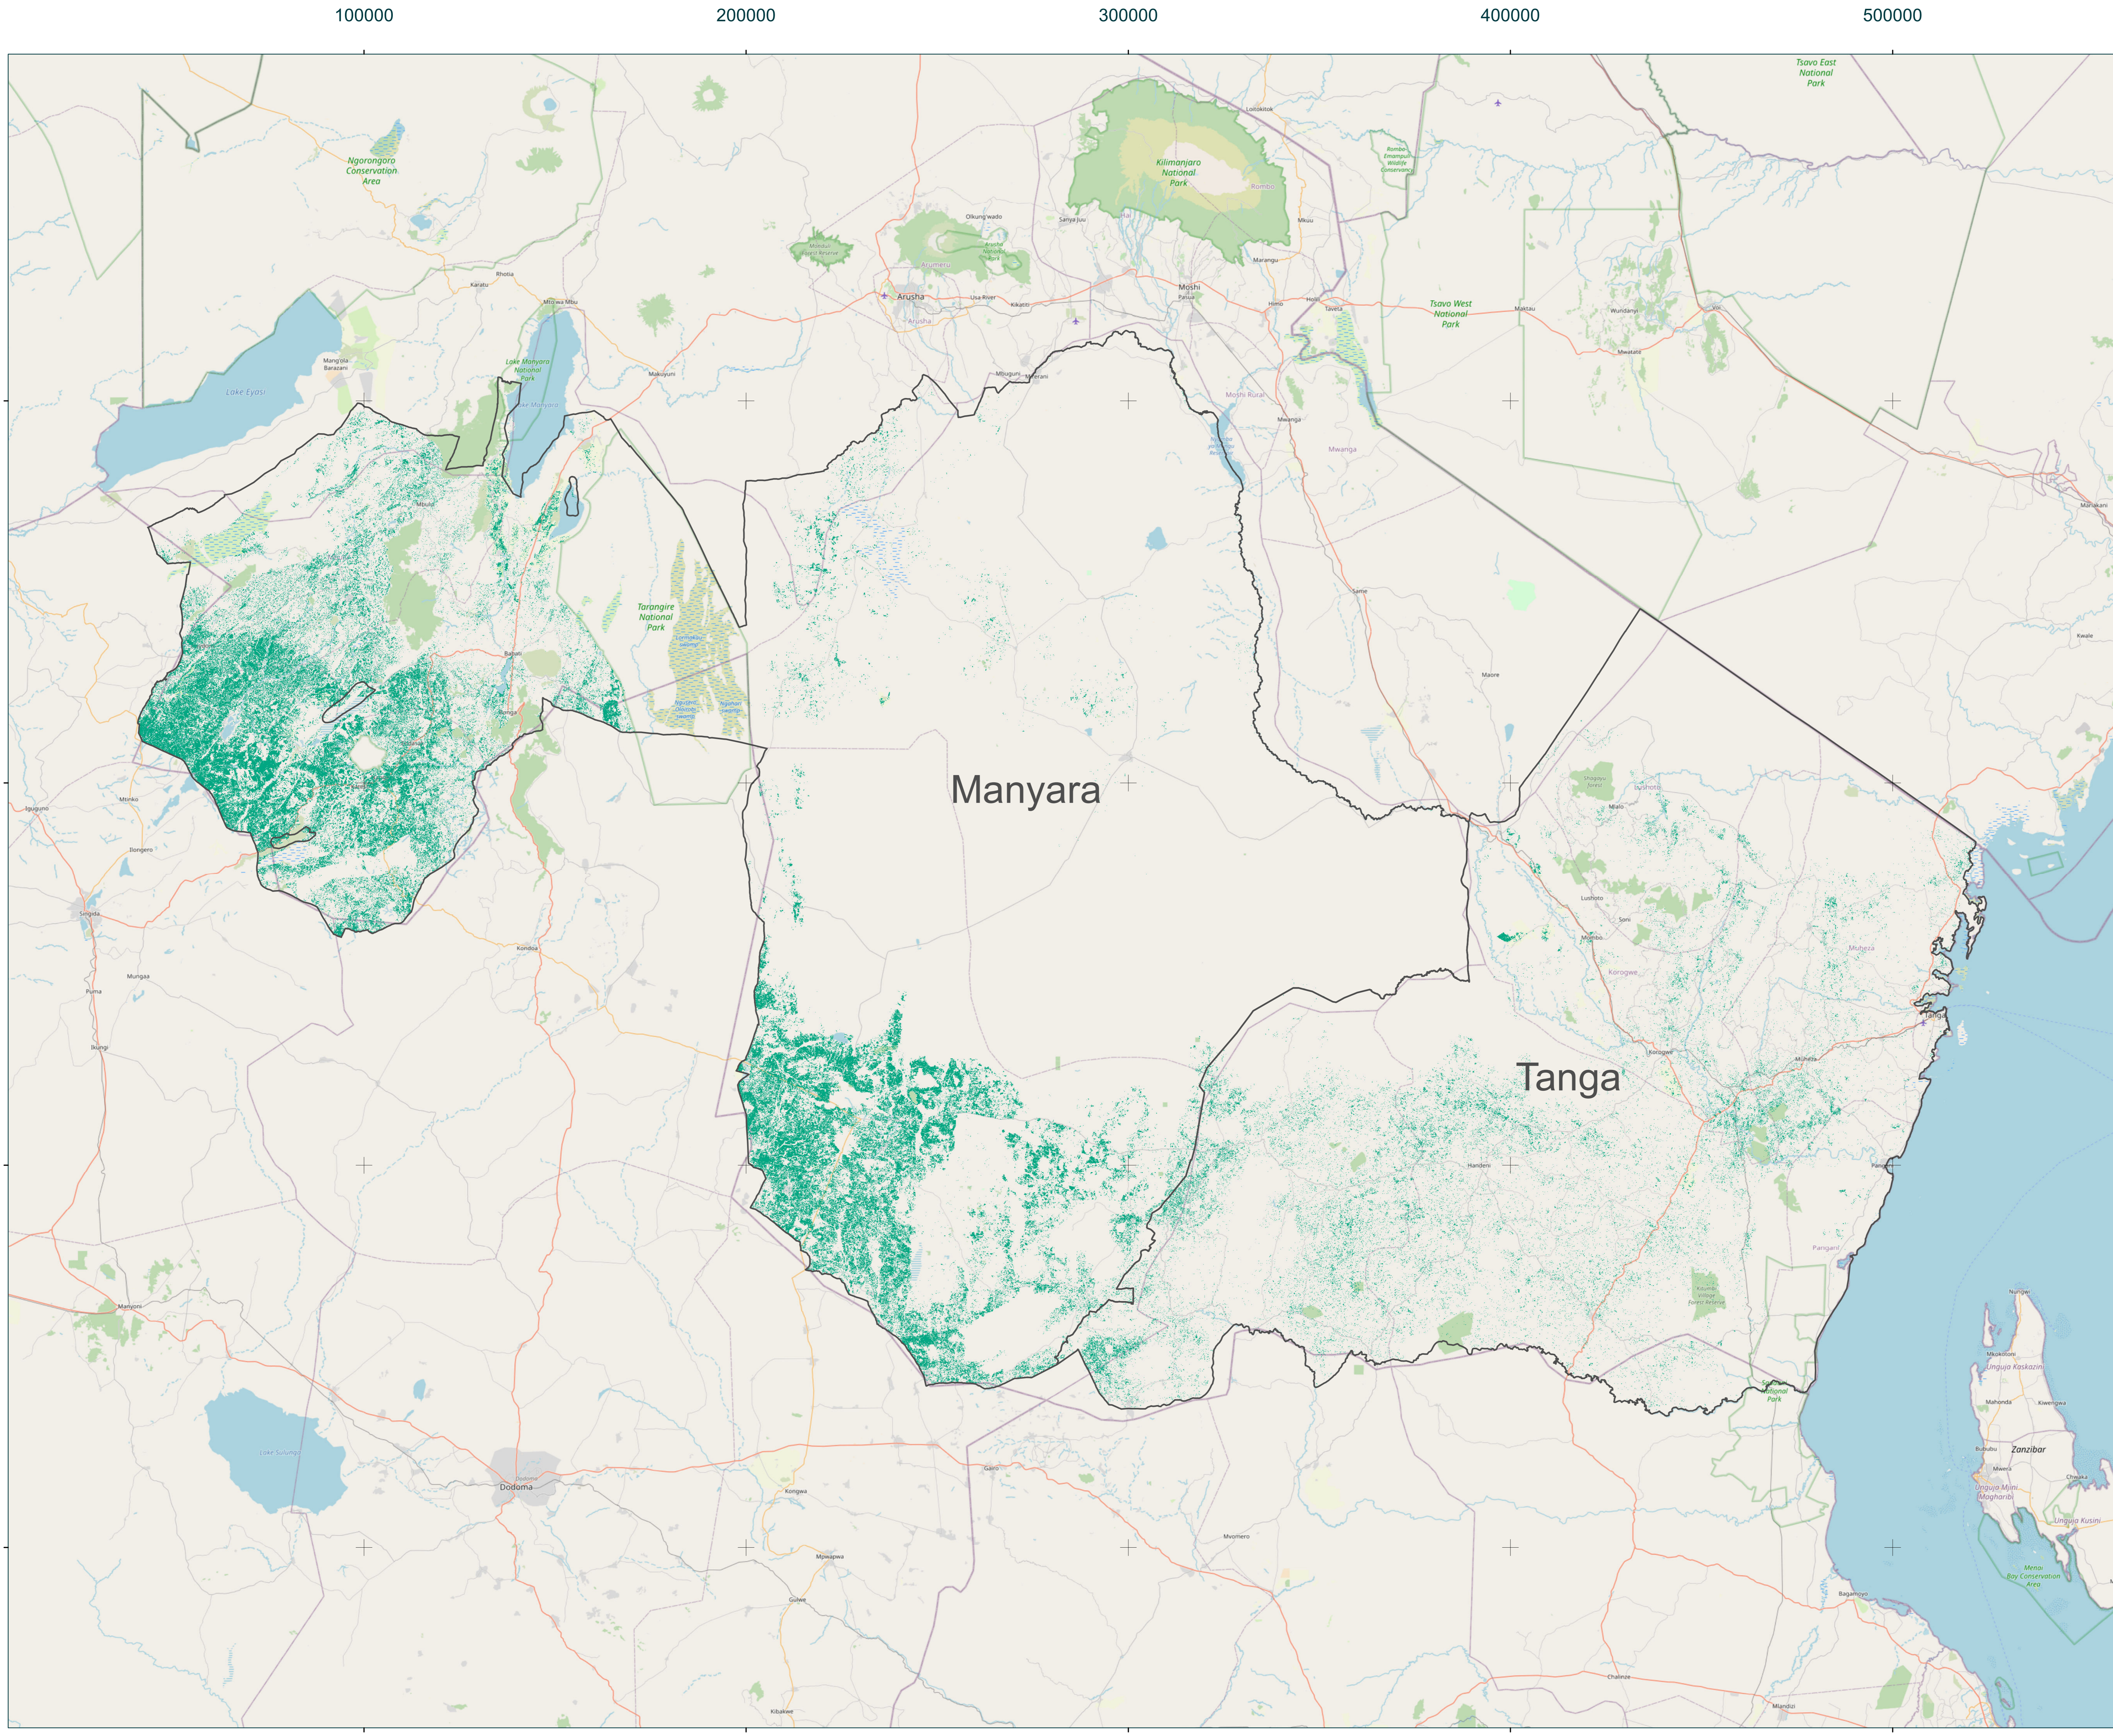

# Copernicus4GEOGLAM - End-Of-Season Crop Mask - short rains season 2022-2023 - Tanzania

### Legend

- Crops
- Other landuse

This map shows the end-of-season Crop Mask for the 2022-2023 short rains season in 2 districts in Tanzania (Manyara & Tanga), using a time-series of Sentinel-2 images between October 2022 and April 2023. The map is produced by TerraSphere and CLS under contract with Copernicus Global Land Service and the European Commission Joint Research Centre, in support to national and sub-national level agricultural monitoring systems in partner countries of the GEOGLAM initiative.

Projection: UTM 37 S  
 Spheroid: WGS 84  
 Datum: WGS 84  
 Satellite data: Sentinel-2A&B  
 Resolution: 10m  
 Background: OpenStreetMap  
 Data source: © ESA  
 Created on: 15-05-2023  
 Producer: TerraSphere (info@terrasphere.nl)