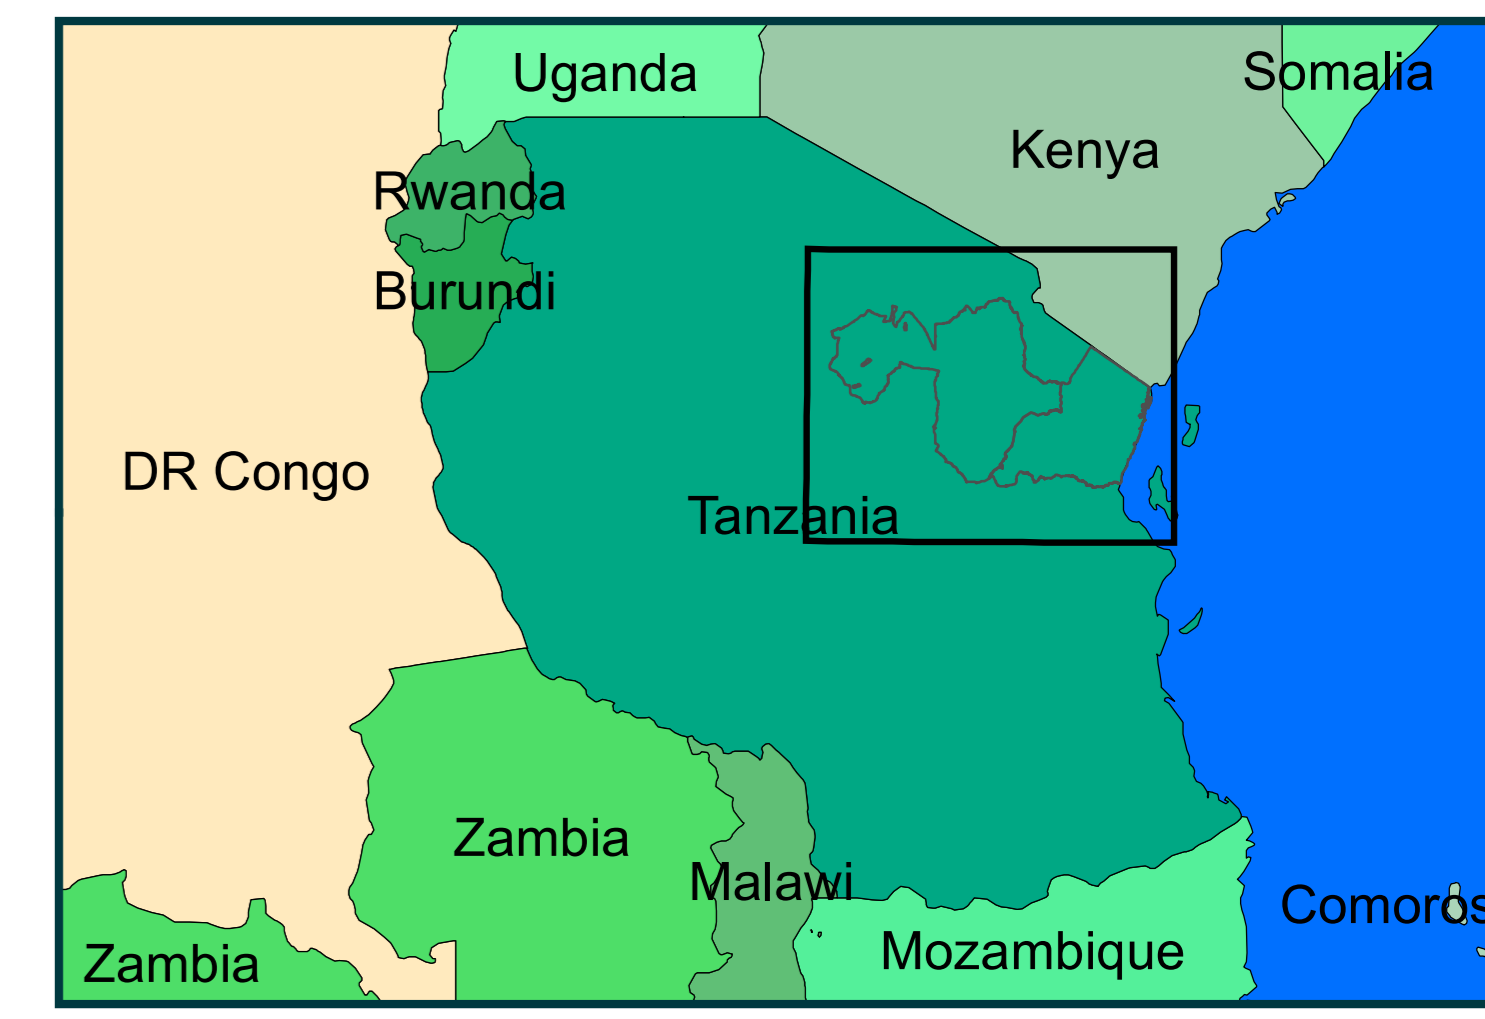

# Copernicus4GEOGLAM - End-Of-Season Crop Mask - short rains season 2022-2023 - Tanzania

### Legend

- Crops
- Other landuse

This map shows the end-of-season Crop Mask for the 2022-2023 short rains season in 2 districts in Tanzania (Manyara & Tanga), using a time-series of Sentinel-2 images between October 2022 and April 2023. The map is produced by TerraSphere and CLS under contract with Copernicus Global Land Service and the European Commission Joint Research Centre, in support to national and sub-national level agricultural monitoring systems in partner countries of the GEOGLAM initiative.

Projection: UTM 37 S  
 Spheroid: WGS 84  
 Datum: WGS 84  
 Satellite data: Sentinel-2A&B  
 Resolution: 10m  
 Background: OpenStreetMap  
 Data source: © ESA  
 Created on: 15-05-2023  
 Producer: TerraSphere (info@terrasphere.nl)