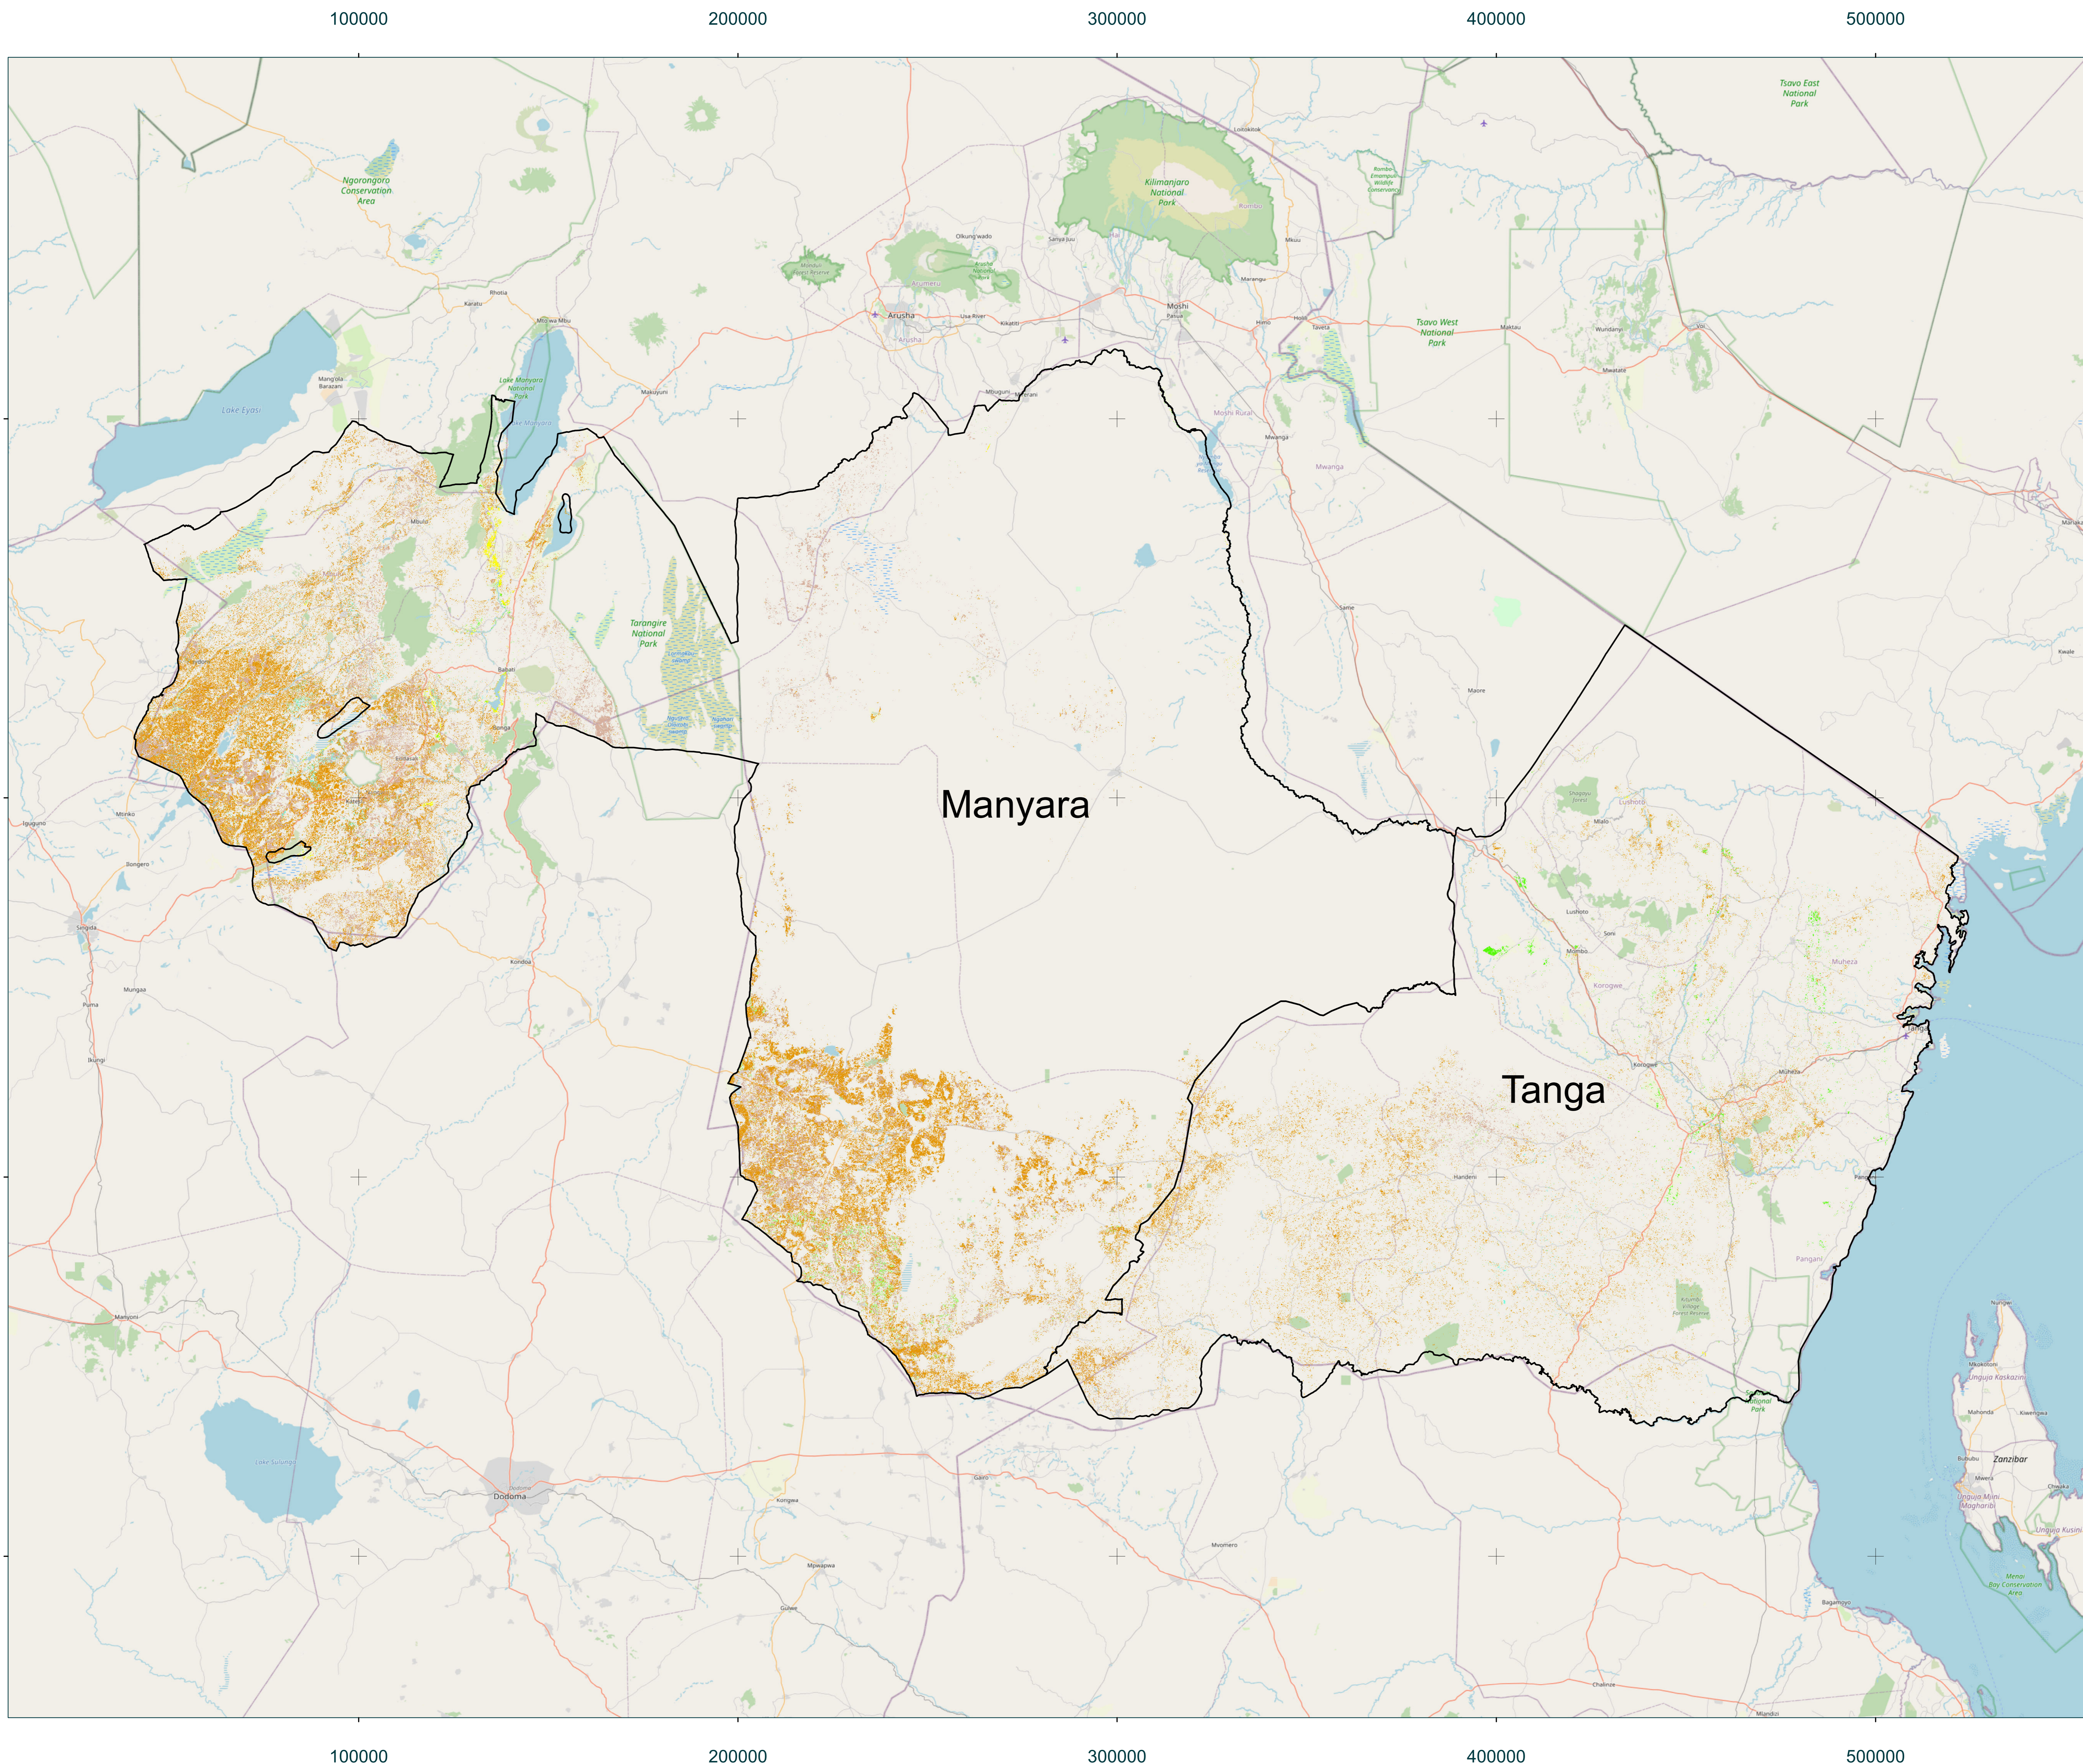

Copernicus4GEOGLAM - End-Of-Season Crop Type Map - short rains season 2022-2023 - Tanzania

Legend

- Maize
- Sunflower
- Beans
- Sisal
- Cassava
- Other crops
- Potatoes
- Rice
- Peas

This map shows the end-of-season Crop Type map for the 2022-2023 short rains season in 2 districts in Tanzania (Manyara & Tanga), using a time-series of Sentinel-2 images between October 2022 and April 2023. The map is produced by TerraSphere and CLS under contract with Copernicus Global Land Service and the European Commission Joint Research Centre, in support to national and sub-national level agricultural monitoring systems in partner countries of the GEOGLAM initiative.

Projection: UTM 37 S
 Spheroid: WGS 84
 Datum: WGS 84
 Satellite data: Sentinel-2A&B
 Resolution: 10m
 Background: OpenStreetMap
 Data source: © ESA
 Created on: 15-05-2023
 Producer: TerraSphere
 (info@terrasphere.nl)