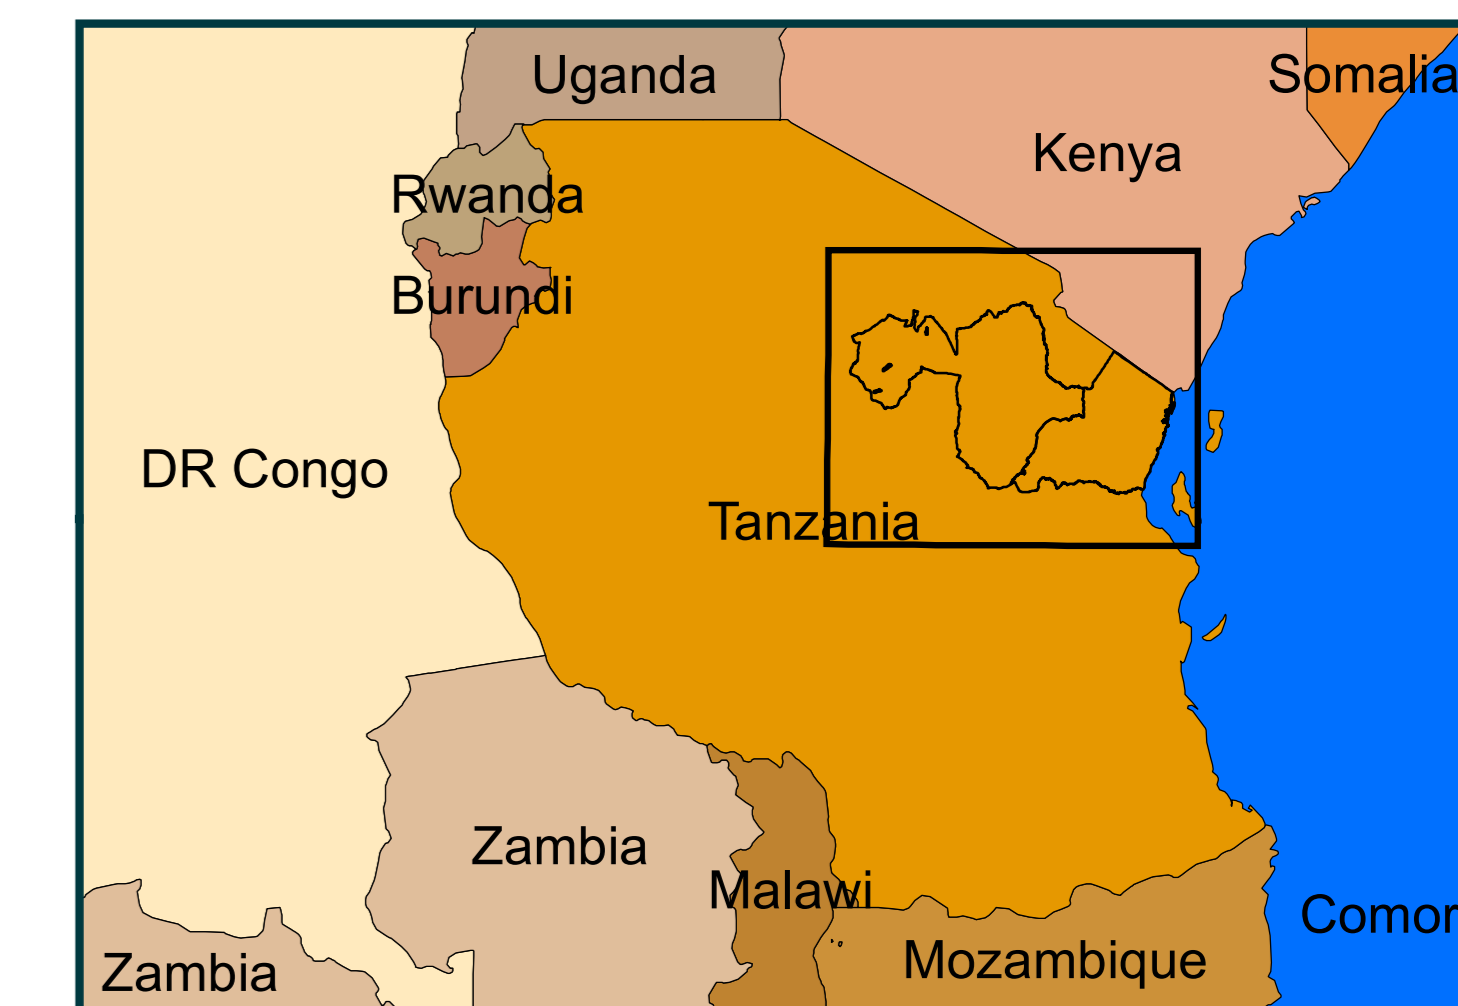

Copernicus4GEOGLAM - End-Of-Season Crop Type Map - short rains season 2022-2023 - Tanzania

Legend

- Maize
- Sunflower
- Beans
- Sisal
- Cassava
- Other crops
- Potatoes
- Rice
- Peas

This map shows the end-of-season Crop Type map for the 2022-2023 short rains season in 2 districts in Tanzania (Manyara & Tanga), using a time-series of Sentinel-2 images between October 2022 and April 2023. The map is produced by TerraSphere and CLS under contract with Copernicus Global Land Service and the European Commission Joint Research Centre, in support to national and sub-national level agricultural monitoring systems in partner countries of the GEOGLAM initiative.

Projection: UTM 37 S
 Spheroid: WGS 84
 Datum: WGS 84
 Satellite data: Sentinel-2A&B
 Resolution: 10m
 Background: OpenStreetMap
 Data source: © ESA
 Created on: 15-05-2023
 Producer: TerraSphere
 (info@terrasphere.nl)