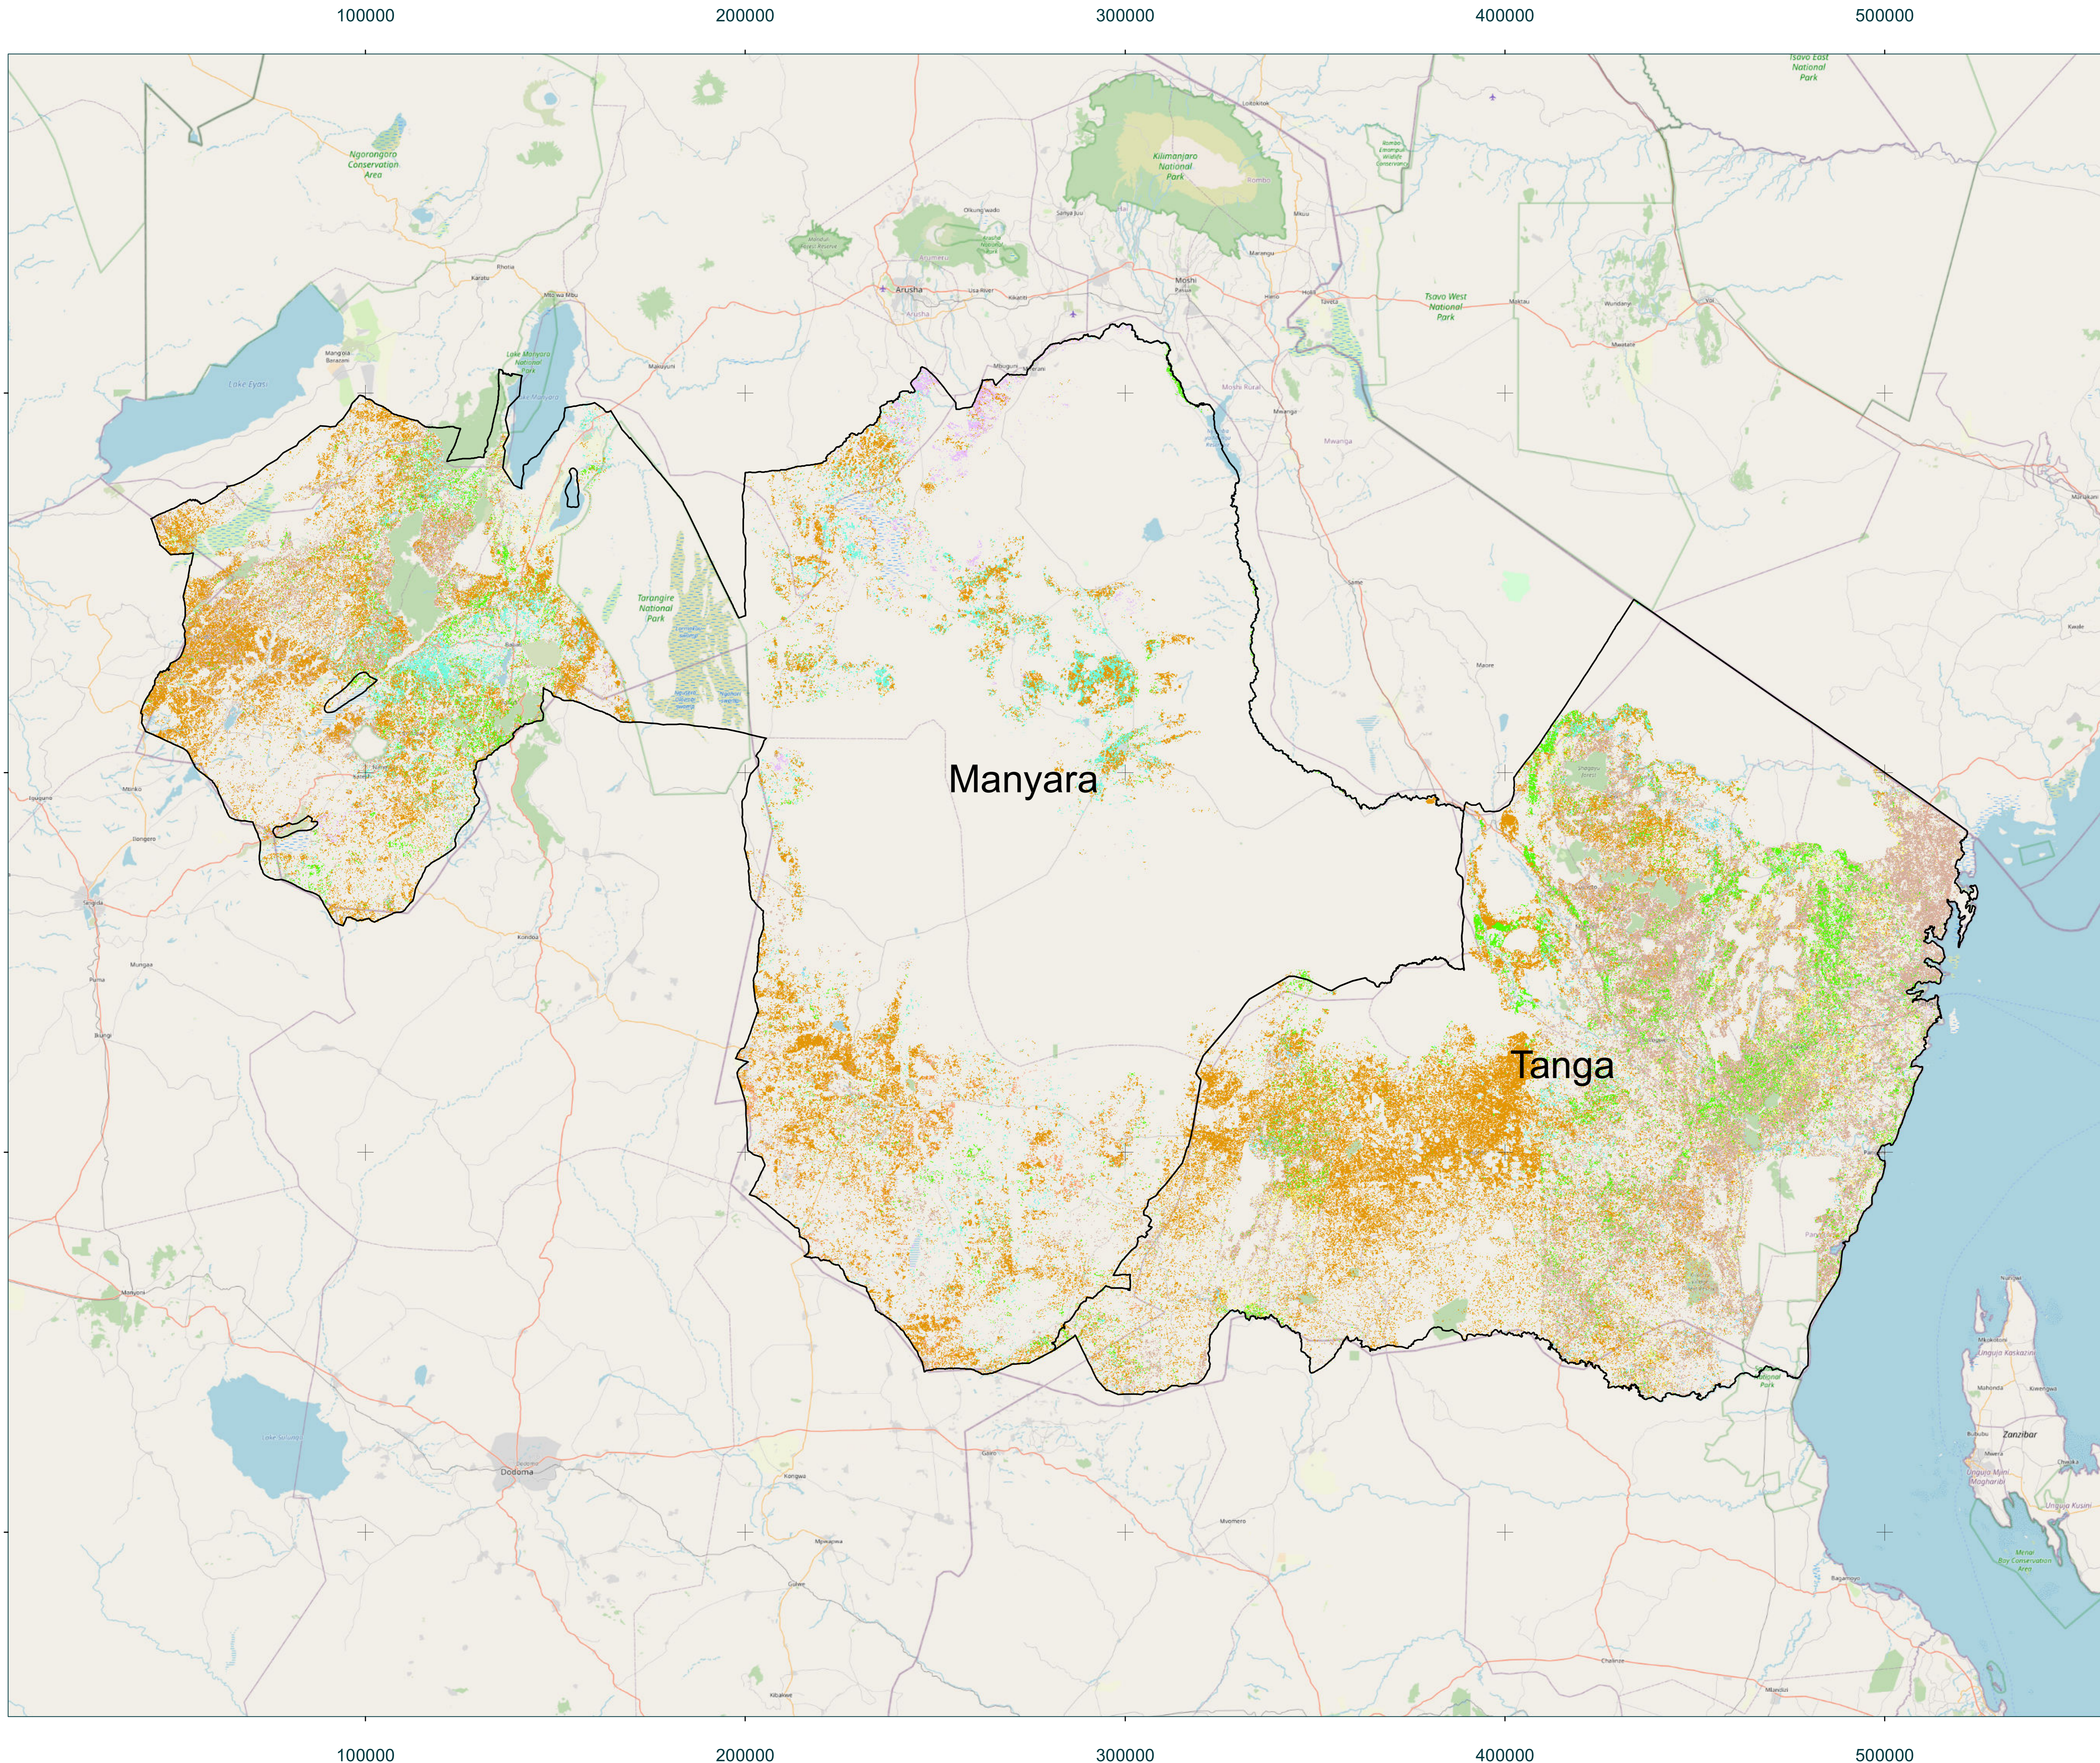

Copernicus4GEOGLAM - End-of-Season Crop Type Map - short rains season - Tanzania

Legend

- Maize
- Sunflower
- Beans
- Green Grams
- Sisal
- Cassava
- Other crops
- Orange trees
- Peas

This map shows the end-of-season Crop Type map for the 2021-2022 short rains season in 2 districts in Tanzania (Manyara & Tanga), using a time-series of Sentinel-2 images between September 2021 and March 2022. The map is produced by TerraSphere and CLS under contract with Copernicus Global Land Service and the European Commission Joint Research Centre, in support to national and sub-national level agricultural monitoring systems in partner countries of the GEOGLAM initiative.

Projection: UTM 37 S
 Spheroid: WGS 84
 Datum: WGS 84
 Satellite data: Sentinel-2A&B
 Resolution: 10m
 Background: OpenStreetMap
 Data source: © ESA
 Created on: 15-04-2022
 Producer: TerraSphere
 (info@terrasphere.nl)