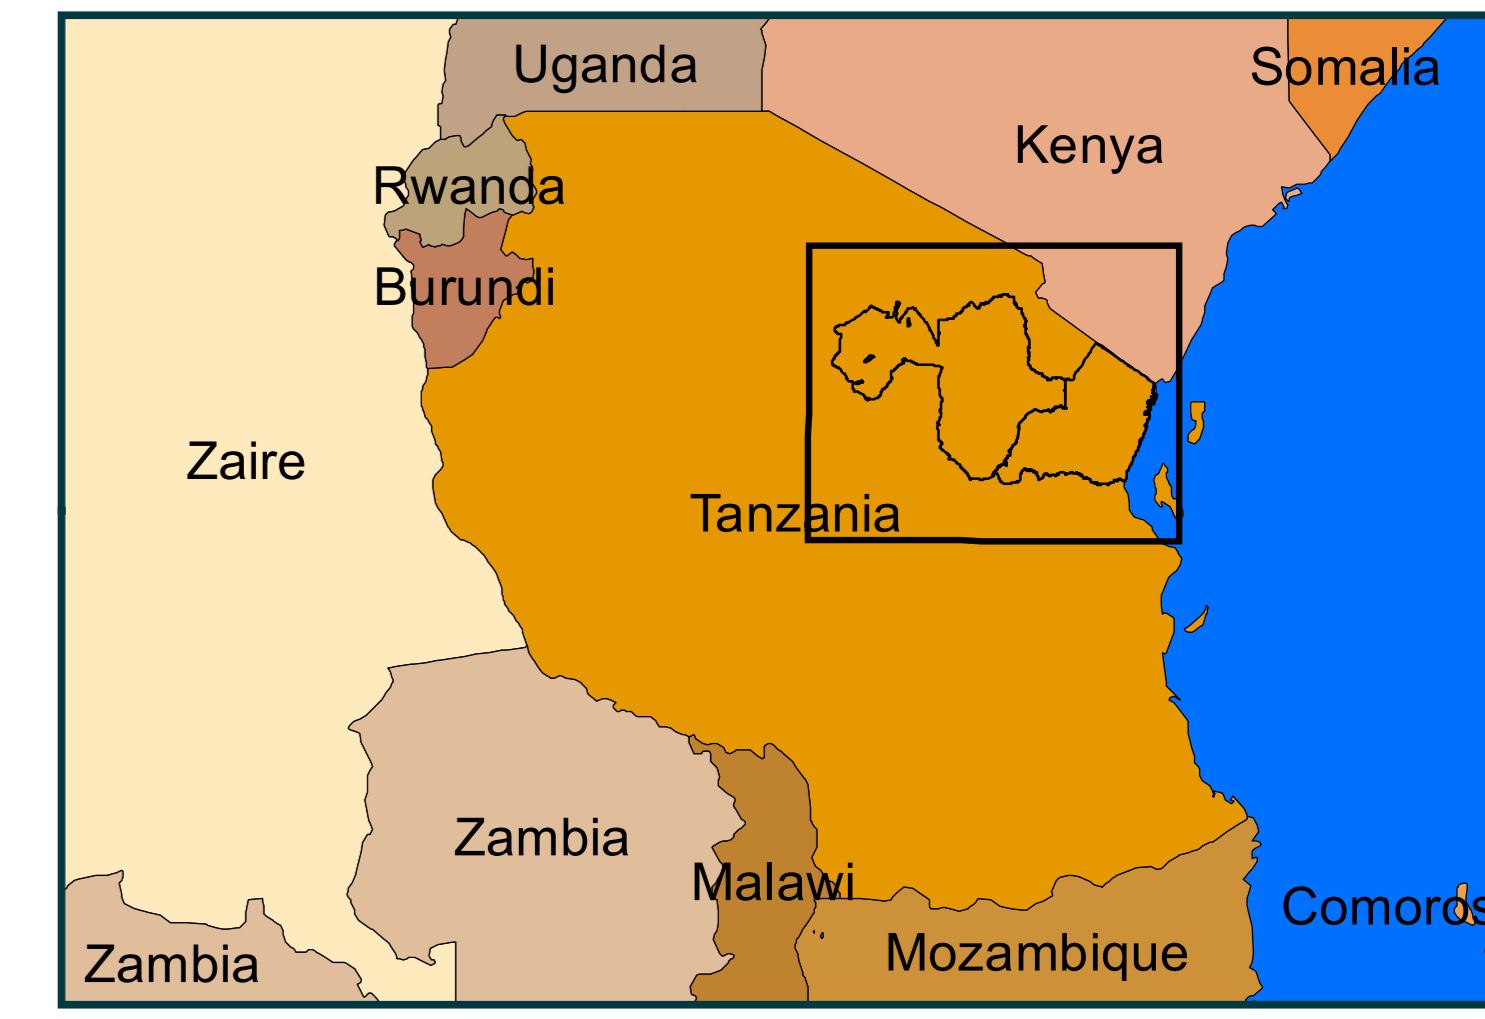

Copernicus4GEOGLAM - End-of-Season Crop Type Map - short rains season - Tanzania

Legend

- Maize
- Sunflower
- Beans
- Green Grams
- Sisal
- Cassava
- Other crops
- Orange trees
- Peas

This map shows the end-of-season Crop Type map for the 2021-2022 short rains season in 2 districts in Tanzania (Manyara & Tanga), using a time-series of Sentinel-2 images between September 2021 and March 2022. The map is produced by TerraSphere and CLS under contract with Copernicus Global Land Service and the European Commission Joint Research Centre, in support to national and sub-national level agricultural monitoring systems in partner countries of the GEOGLAM initiative.

Projection: UTM 37 S
 Spheroid: WGS 84
 Datum: WGS 84
 Satellite data: Sentinel-2A&B
 Resolution: 10m
 Background: OpenStreetMap
 Data source: © ESA
 Created on: 15-04-2022
 Producer: TerraSphere
 (info@terrasphere.nl)